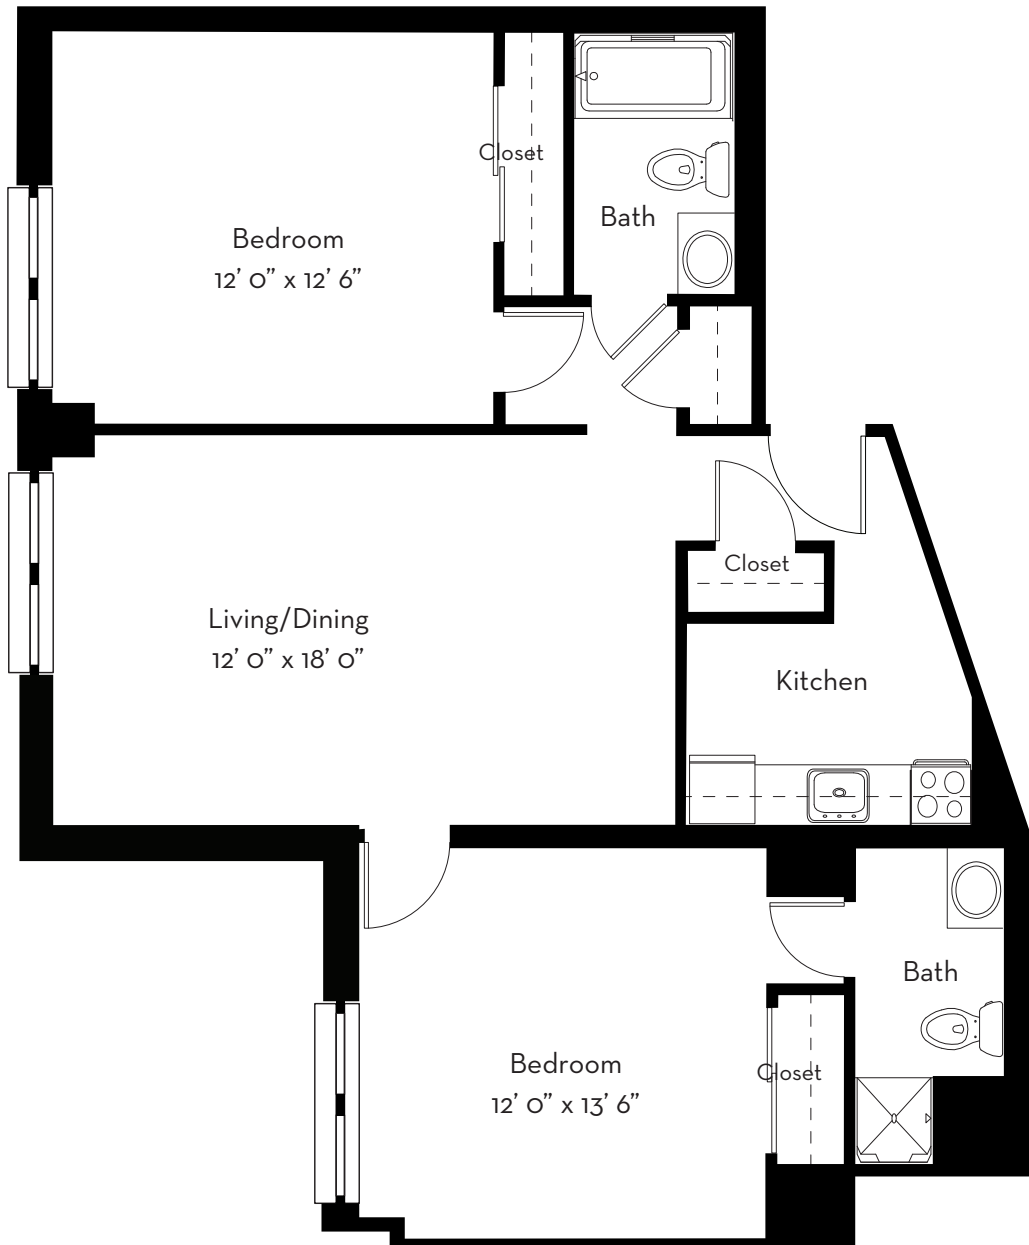

Asbury Commons - Two Bedroom

2 Bed/2 Bath Apartment

796 sq. ft.

Slight variations in floor plans may exist. Not drawn to scale.

Contact Us! Call (828) 274-4800 or visit givensestates.org.