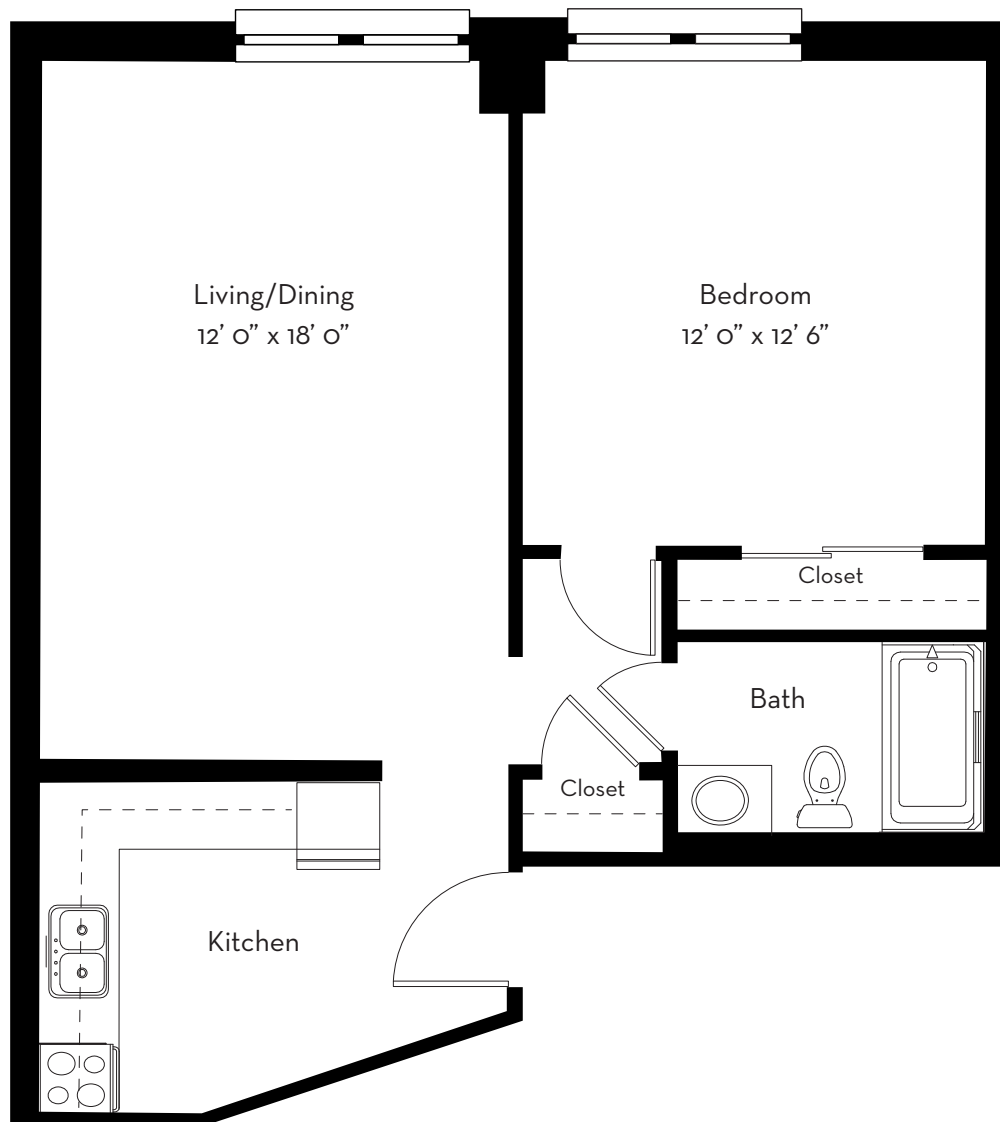

Asbury Commons - One Bedroom

1 Bed/1 Bath Apartment
550 sq. ft.

Slight variations in floor plans may exist. Not drawn to scale.

Contact Us! Call (828) 274-4800 or visit givensestates.org.