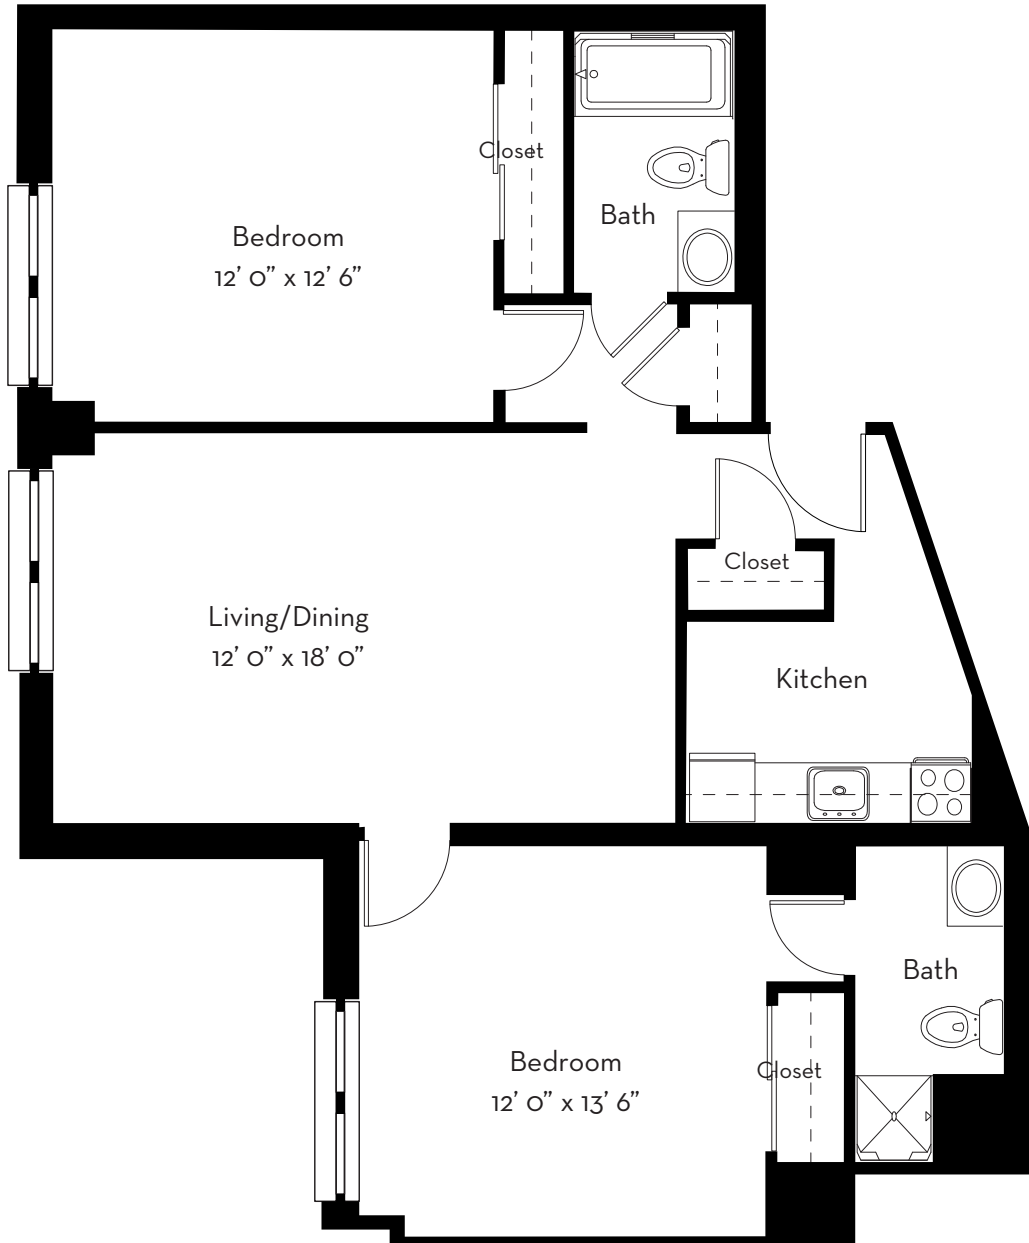

# Asbury Commons - Two Bedroom

2 Bed/1 Bath Apartment  
796 sq. ft.

Givens  
ESTATES

Slight variations in floor plans may exist. Not drawn to scale.  
\*Square footage is approximate.

Contact Us! Call (828) 274-4800 or visit [givensestates.org](http://givensestates.org).