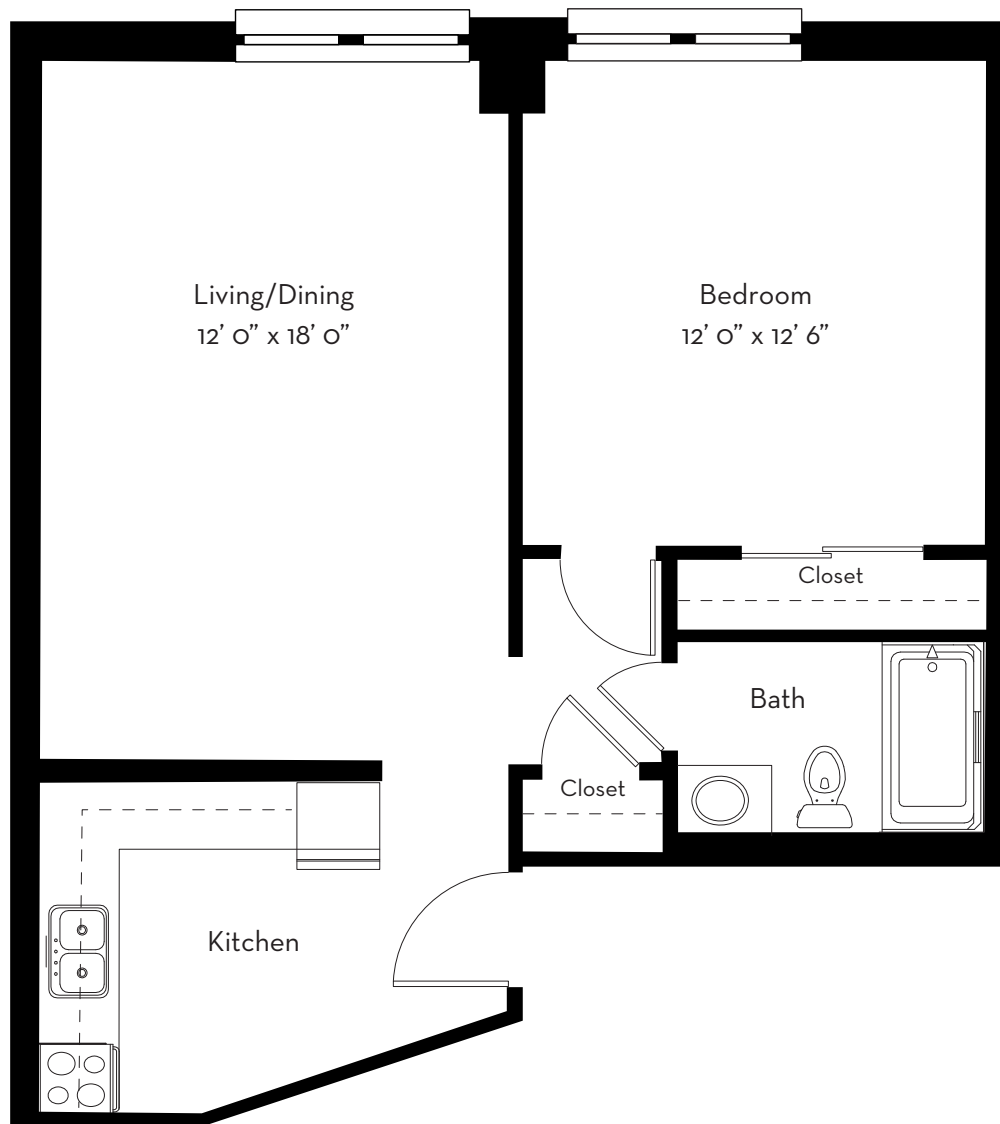

Asbury Commons - One Bedroom

1 Bed/1 Bath Apartment
550 sq. ft.

*Slight variations in floor plans may exist. Not drawn to scale.
Square footage is approximate.

Contact Us! Call (828) 274-4800 or visit givensestates.org.