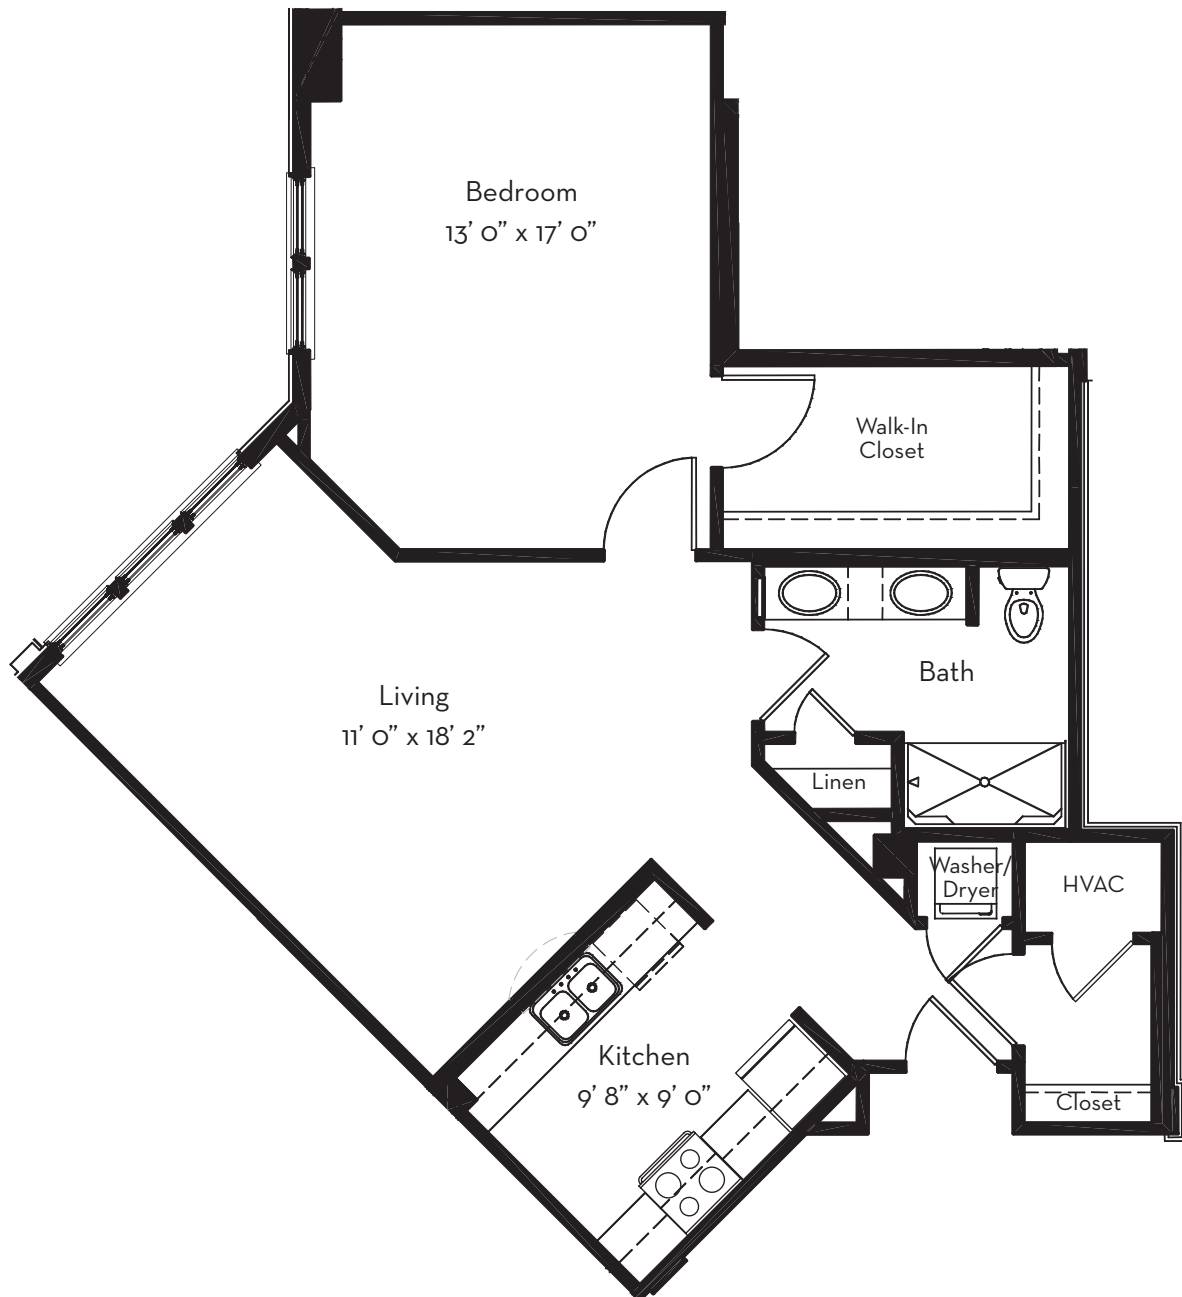

Oxford Commons - Buttercup

1 Bed/1 Bath Apartment
900 sq. ft.

Slight variations in floor plans may exist. Not drawn to scale.

Contact Us! Call (828) 274-4800 or visit givensestates.org.