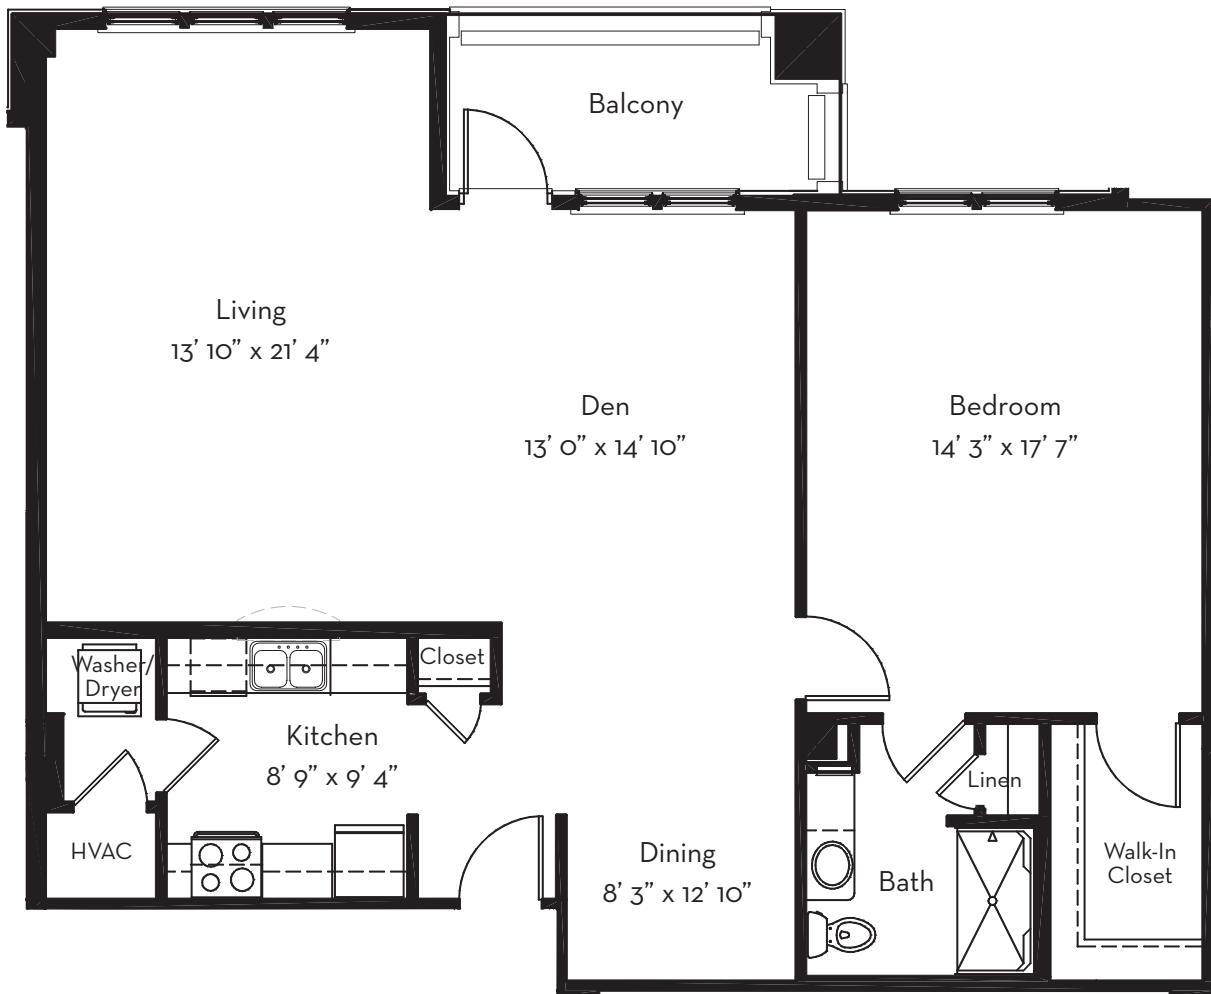

Oxford Commons - Azalea

1 Bed/1 Bath Apartment with Balcony
1,192 sq. ft.

Givens
ESTATES

Slight variations in floor plans may exist. Not drawn to scale.

Contact Us! Call (828) 274-4800 or visit givensestates.org.