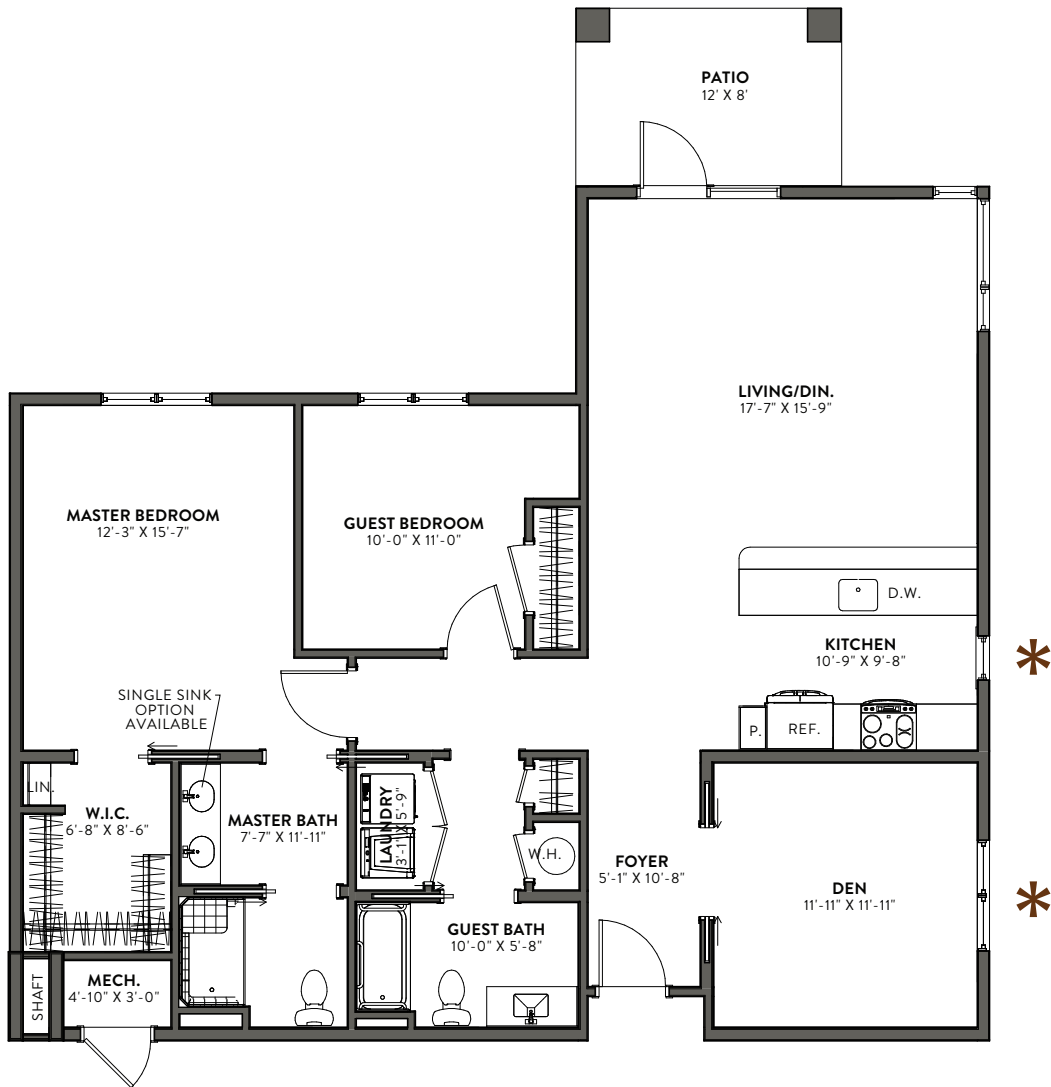

Friendship Park - Walnut

2 Bed/2 Baths/Den w/ Patio or Balcony
1,336 sq. ft. - Located in Building 140 & 180

Galley and L-shaped kitchen layouts available.

*Windows occur in select Walnut apartments
Slight variations in floor plans may exist. Not drawn to scale.