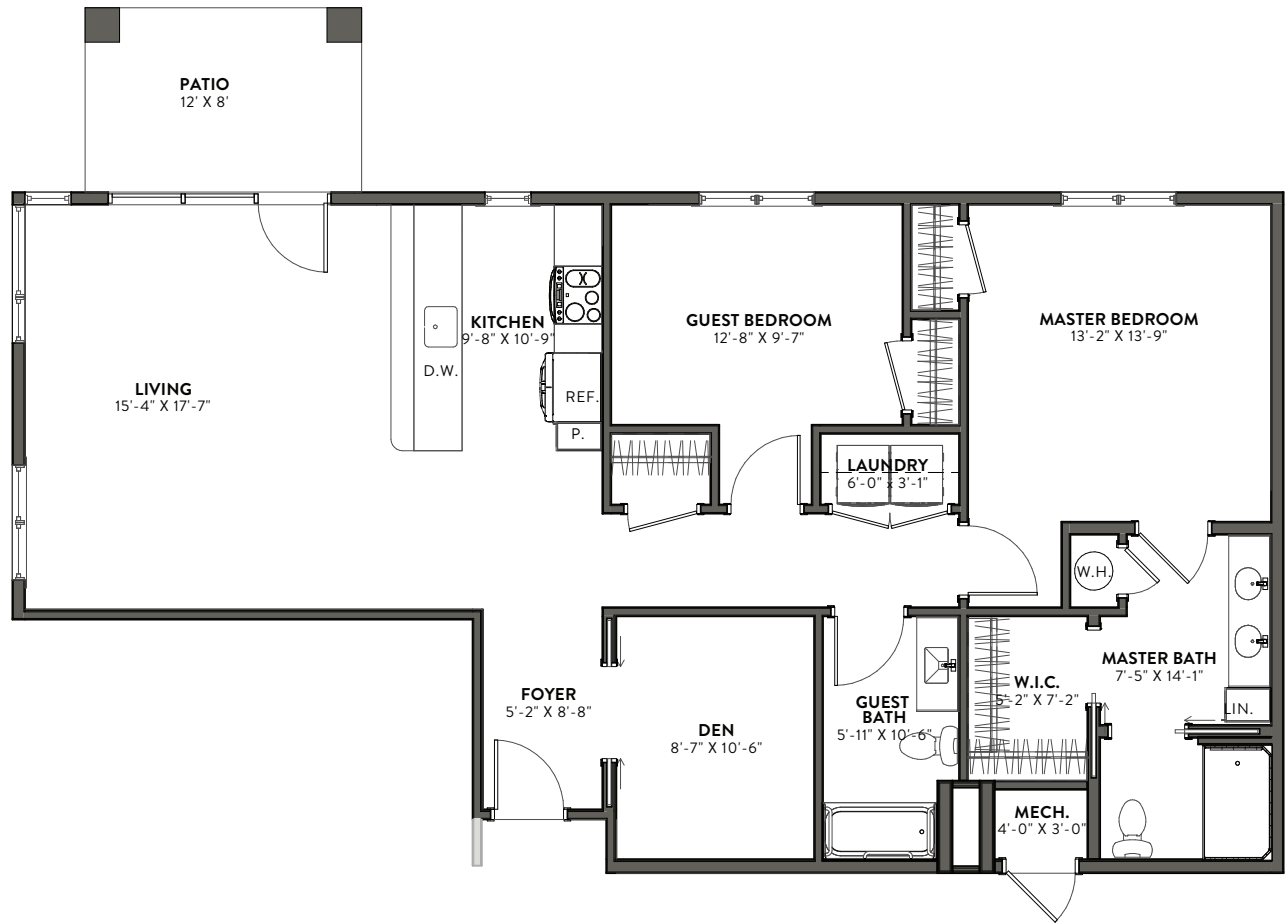

Friendship Park - Hickory

2 Bed/2 Baths/Den w/ Patio or Balcony
1,283 sq. ft. - Located in Building 140 & 180

Galley and L-shaped kitchen layouts available.

Slight variations in floor plans may exist. Not drawn to scale.