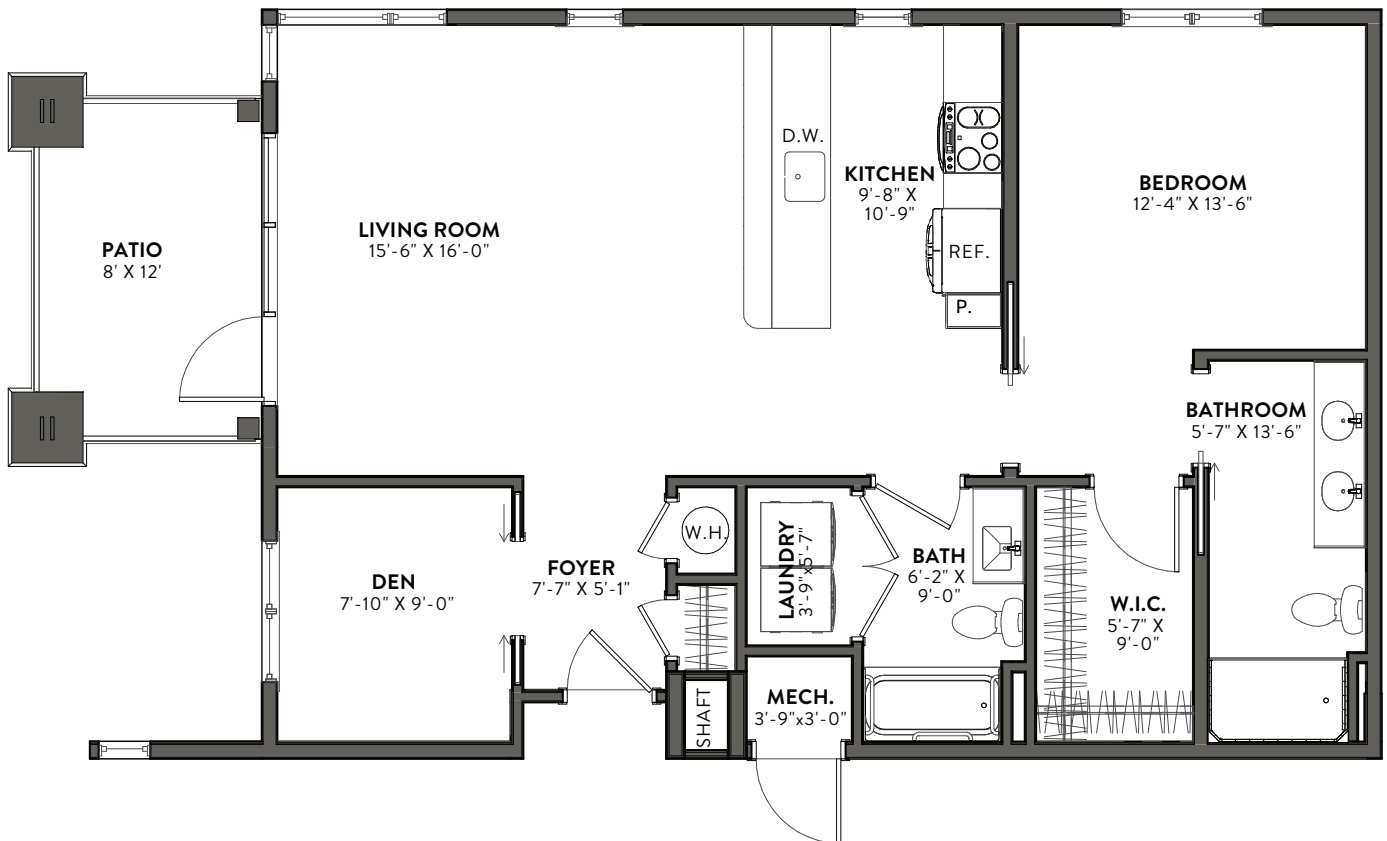

Friendship Park - Buckeye

1 Bed/2 Baths/Den w/ Balcony Only
947 sq. ft. - Located in Building 140

Galley kitchen layout only.

Slight variations in floor plans may exist. Not drawn to scale.

Contact Us! Call (828) 274-4800 or visit givensestates.org.