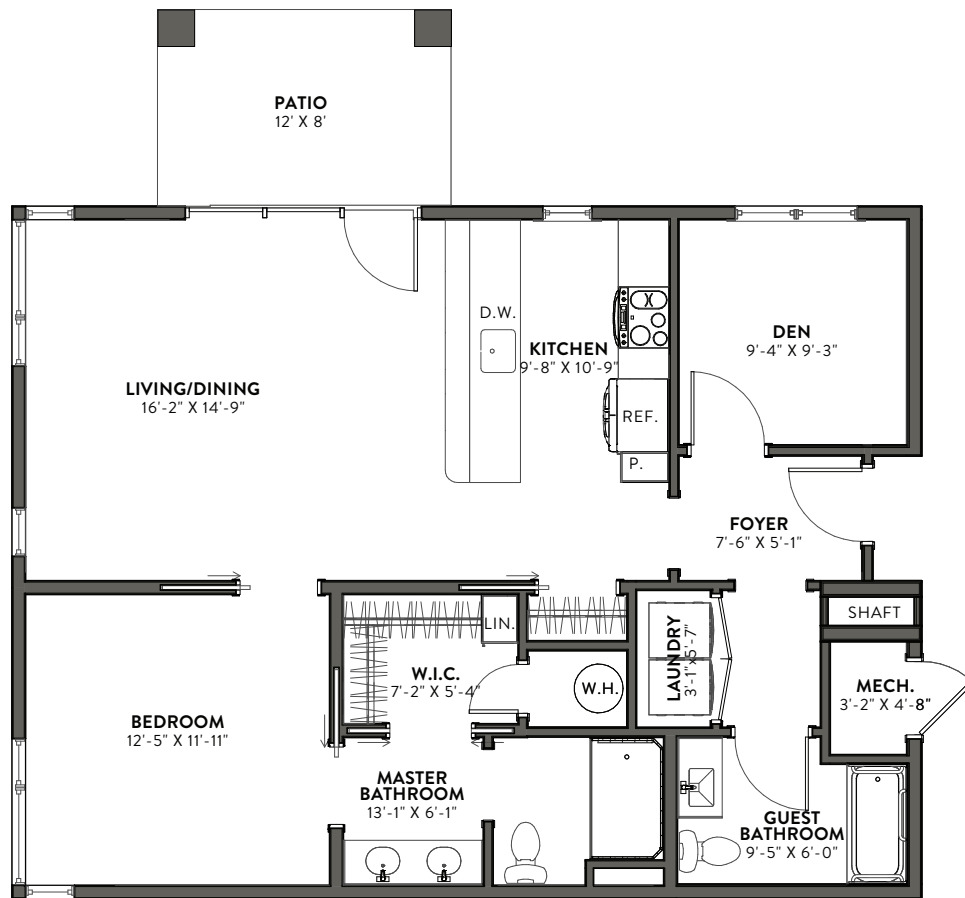

Friendship Park - Birch Deluxe

1 Bed/2 Baths/Den w/ Patio or Balcony
945 sq. ft. - Located in Building 140

Galley and L-shaped kitchen layouts available.

Slight variations in floor plans may exist. Not drawn to scale.