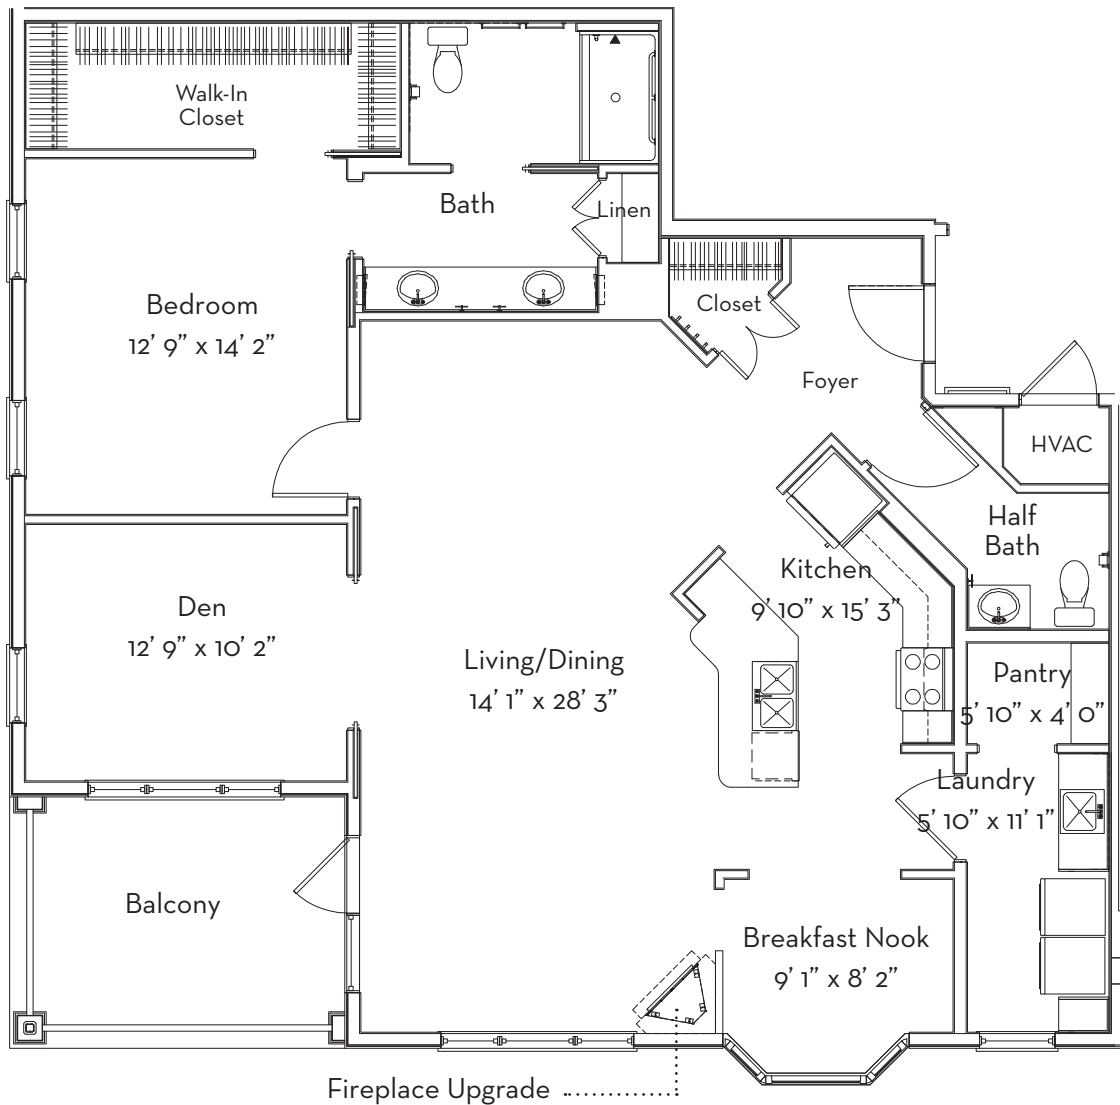

Creekside - Wisteria

1 Bed/1.5 Bath Apartment with Den & Balcony
1,400 sq. ft.

Slight variations in floor plans may exist. Not drawn to scale.

Contact Us! Call (828) 274-4800 or visit givensestates.org.