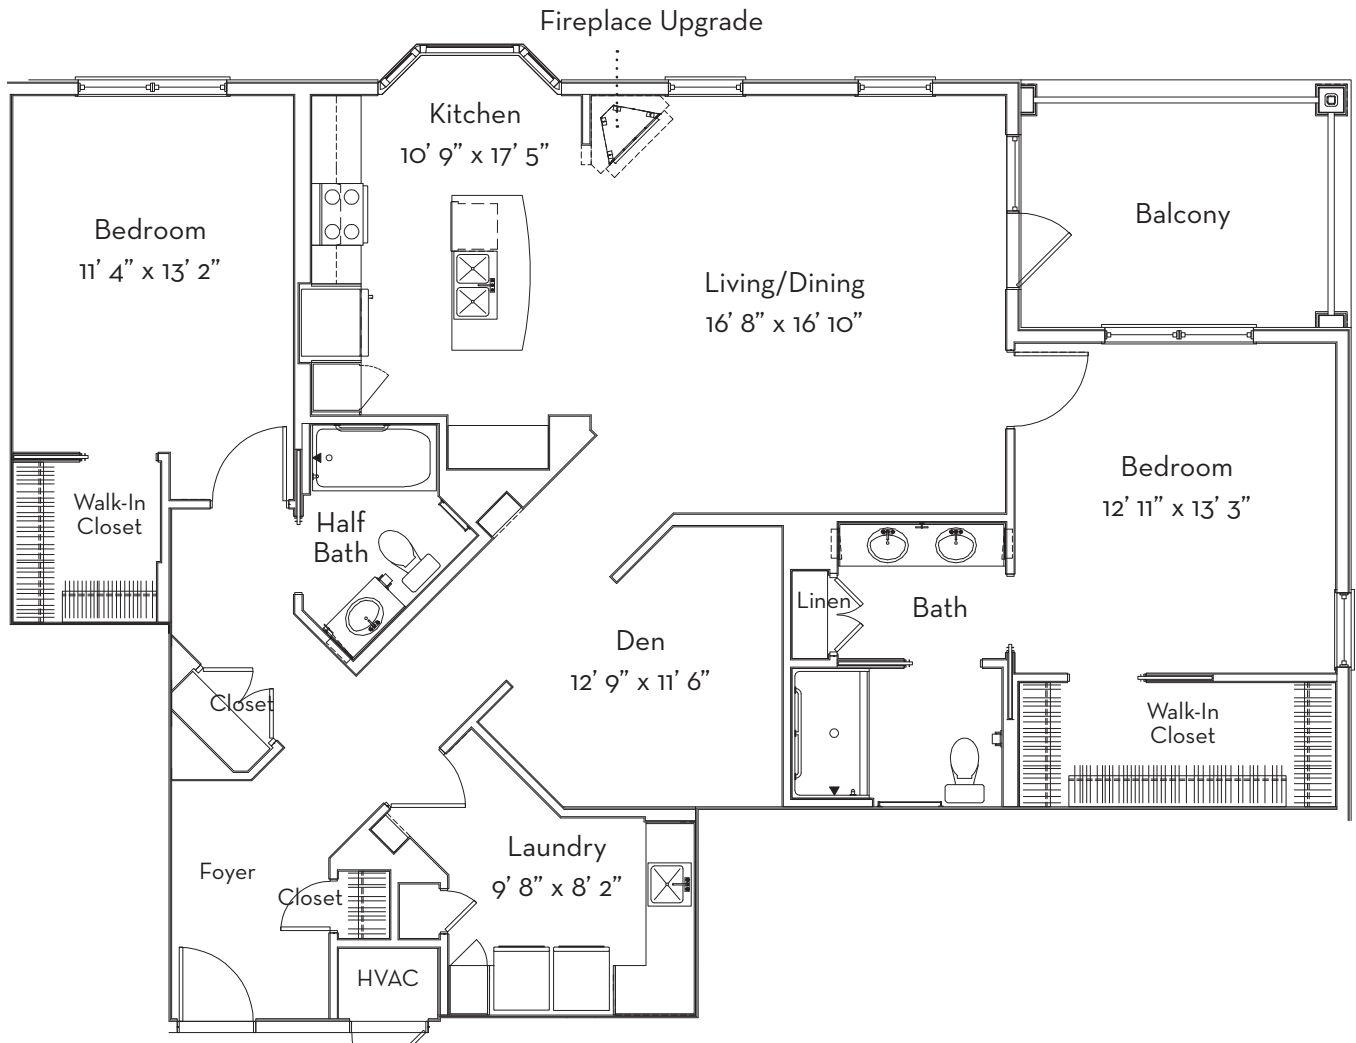

Creekside - Willow

2 Bed/2 Bath Apartment with Den & Balcony
1,550 sq. ft.

Givens
ESTATES

Slight variations in floor plans may exist. Not drawn to scale.

Contact Us! Call (828) 274-4800 or visit givensestates.org.