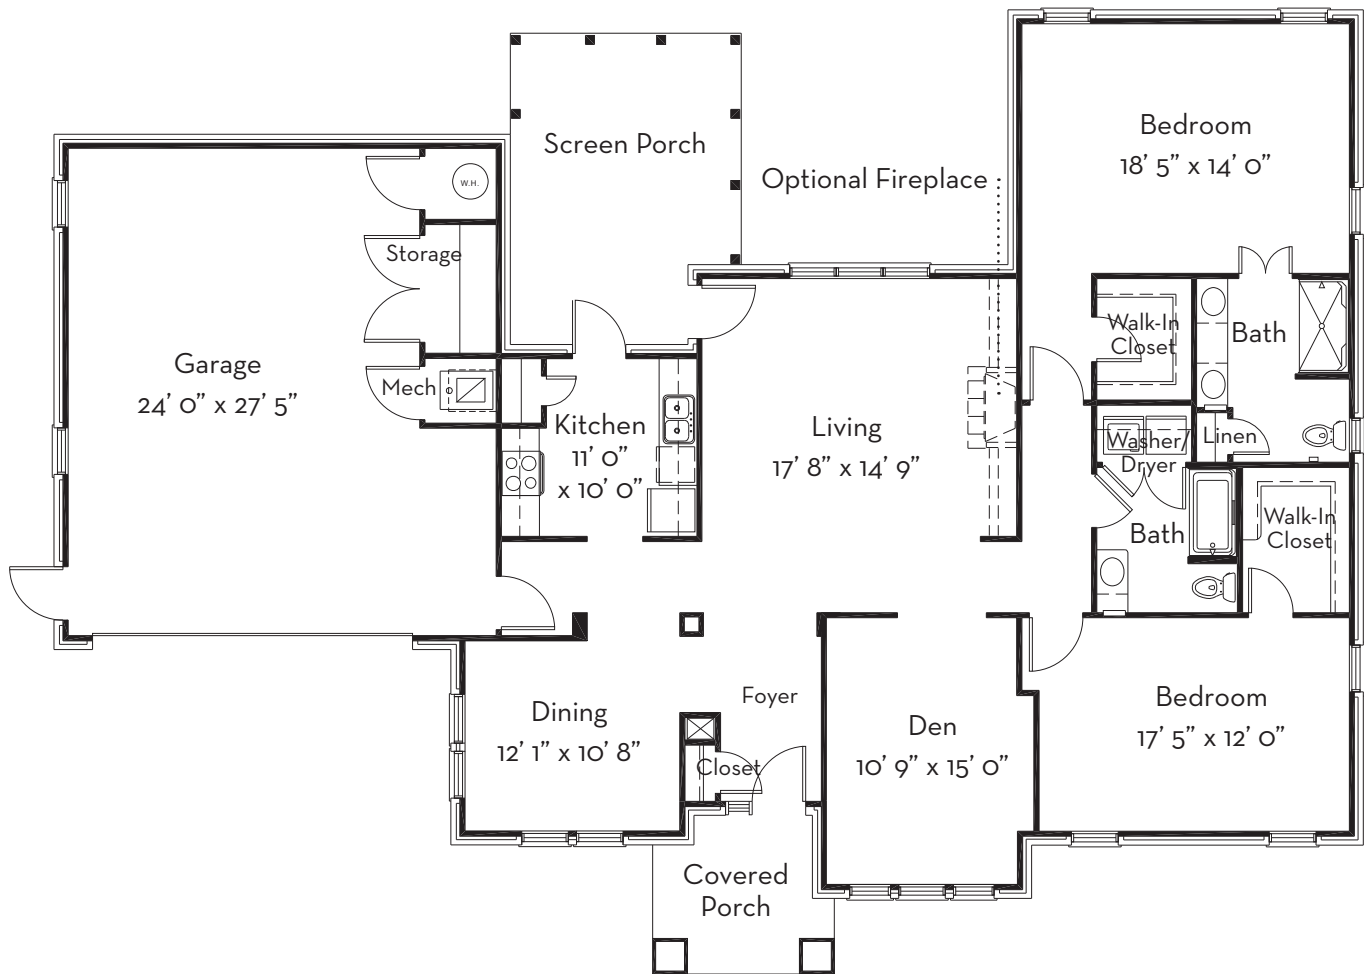

Cottage Homes - Silverbell

2 Bed/2 Bath with Screen Porch & Garage
1,885 sq. ft.

Slight variations in floor plans may exist. Not drawn to scale.

Contact Us! Call (828) 274-4800 or visit givensestates.org.