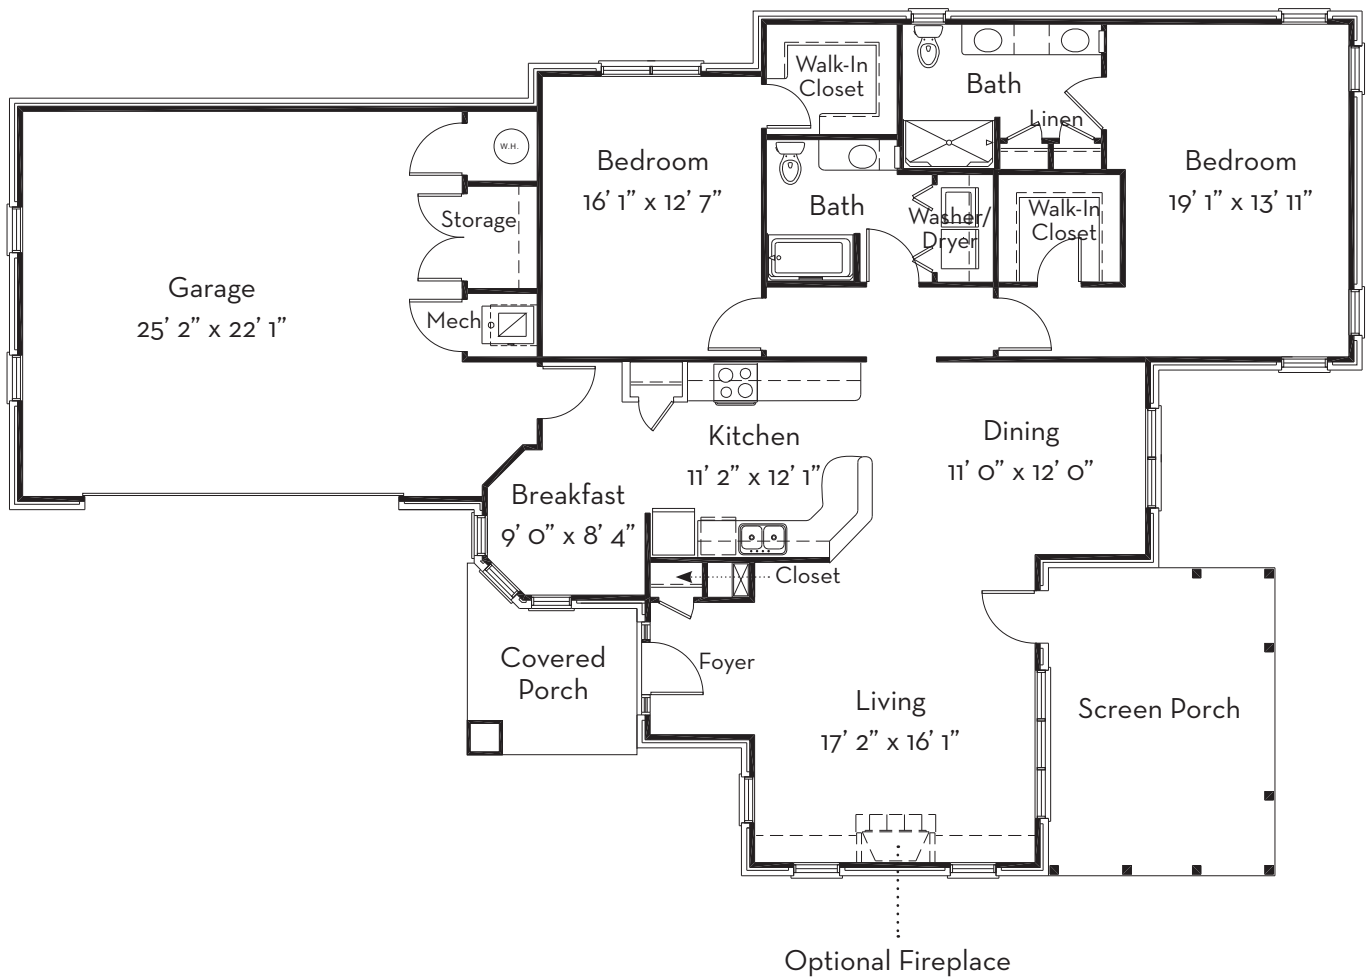

# Cottage Homes - Redbud

2 Bed/2 Bath with Screen Porch & Garage  
1,753 sq. ft.

Slight variations in floor plans may exist. Not drawn to scale.

Contact Us! Call (828) 274-4800 or visit [givensestates.org](http://givensestates.org).