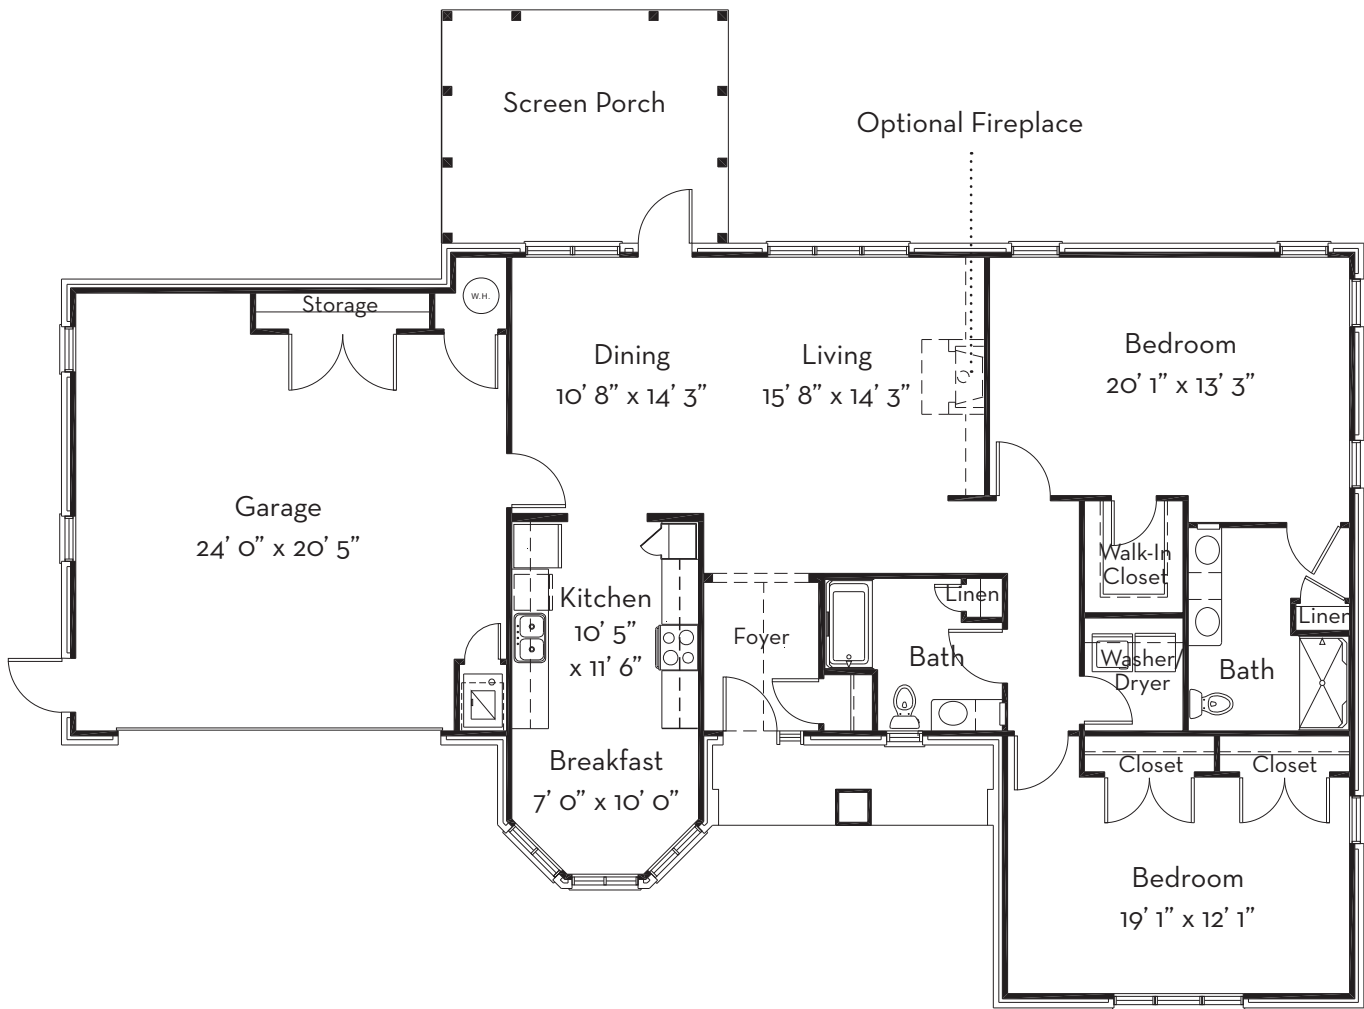

Cottage Homes - Dogwood

2 Bed/2 Bath with Screen Porch & Garage
1,716 sq. ft.

Slight variations in floor plans may exist. Not drawn to scale.

Contact Us! Call (828) 274-4800 or visit givensestates.org.