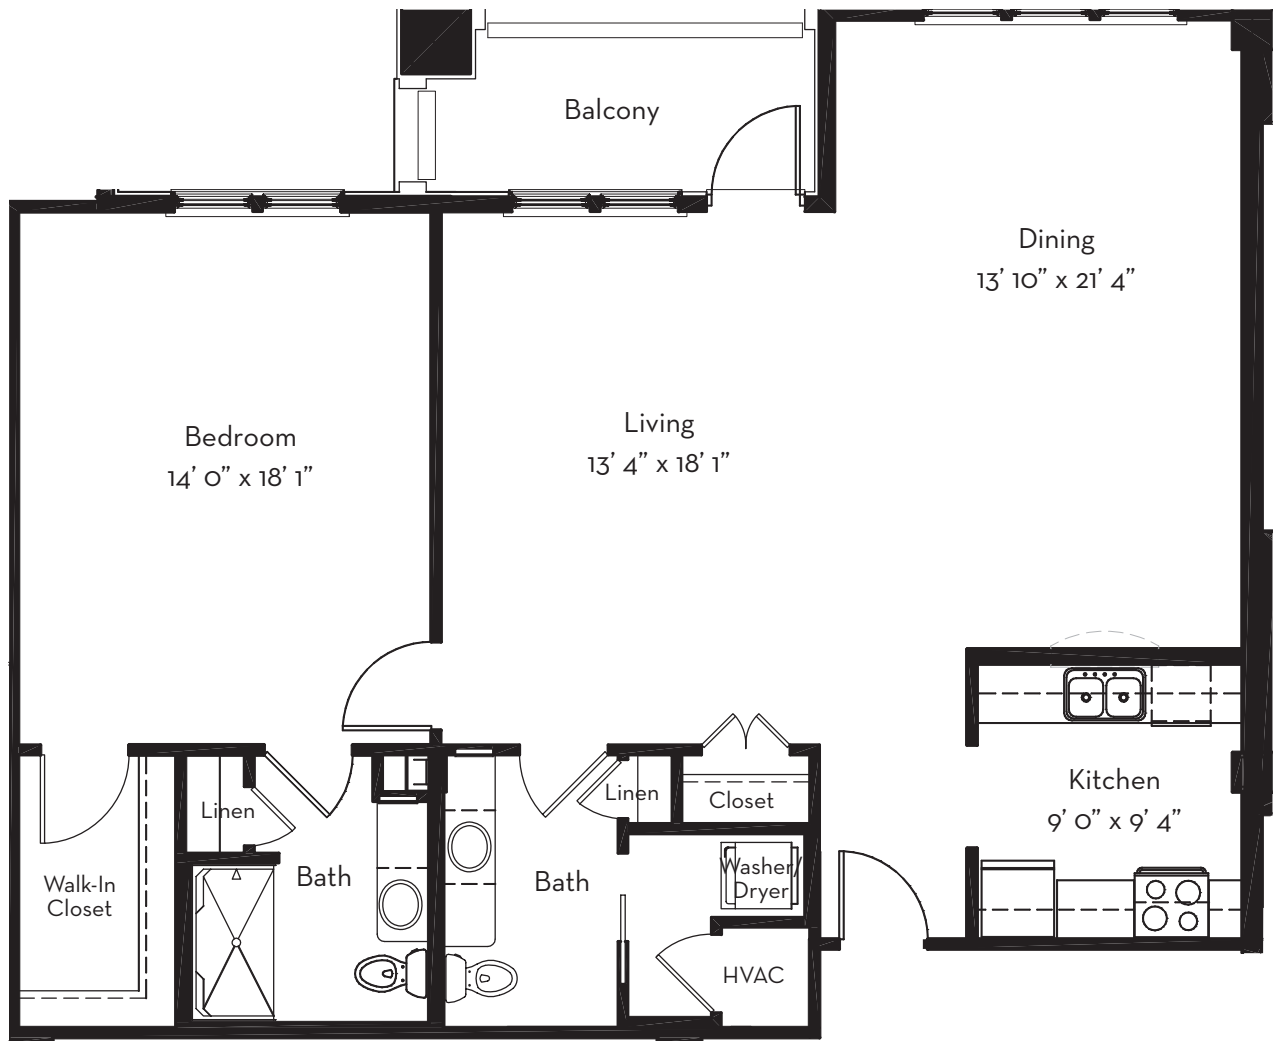

Oxford Commons - Camellia

1 Bed/1.5 Bath Apartment with Balcony
1,250 sq. ft.

*Slight variations in floor plans may exist. Not drawn to scale.
Square footage is approximate.

Contact Us! Call (828) 274-4800 or visit givensestates.org.