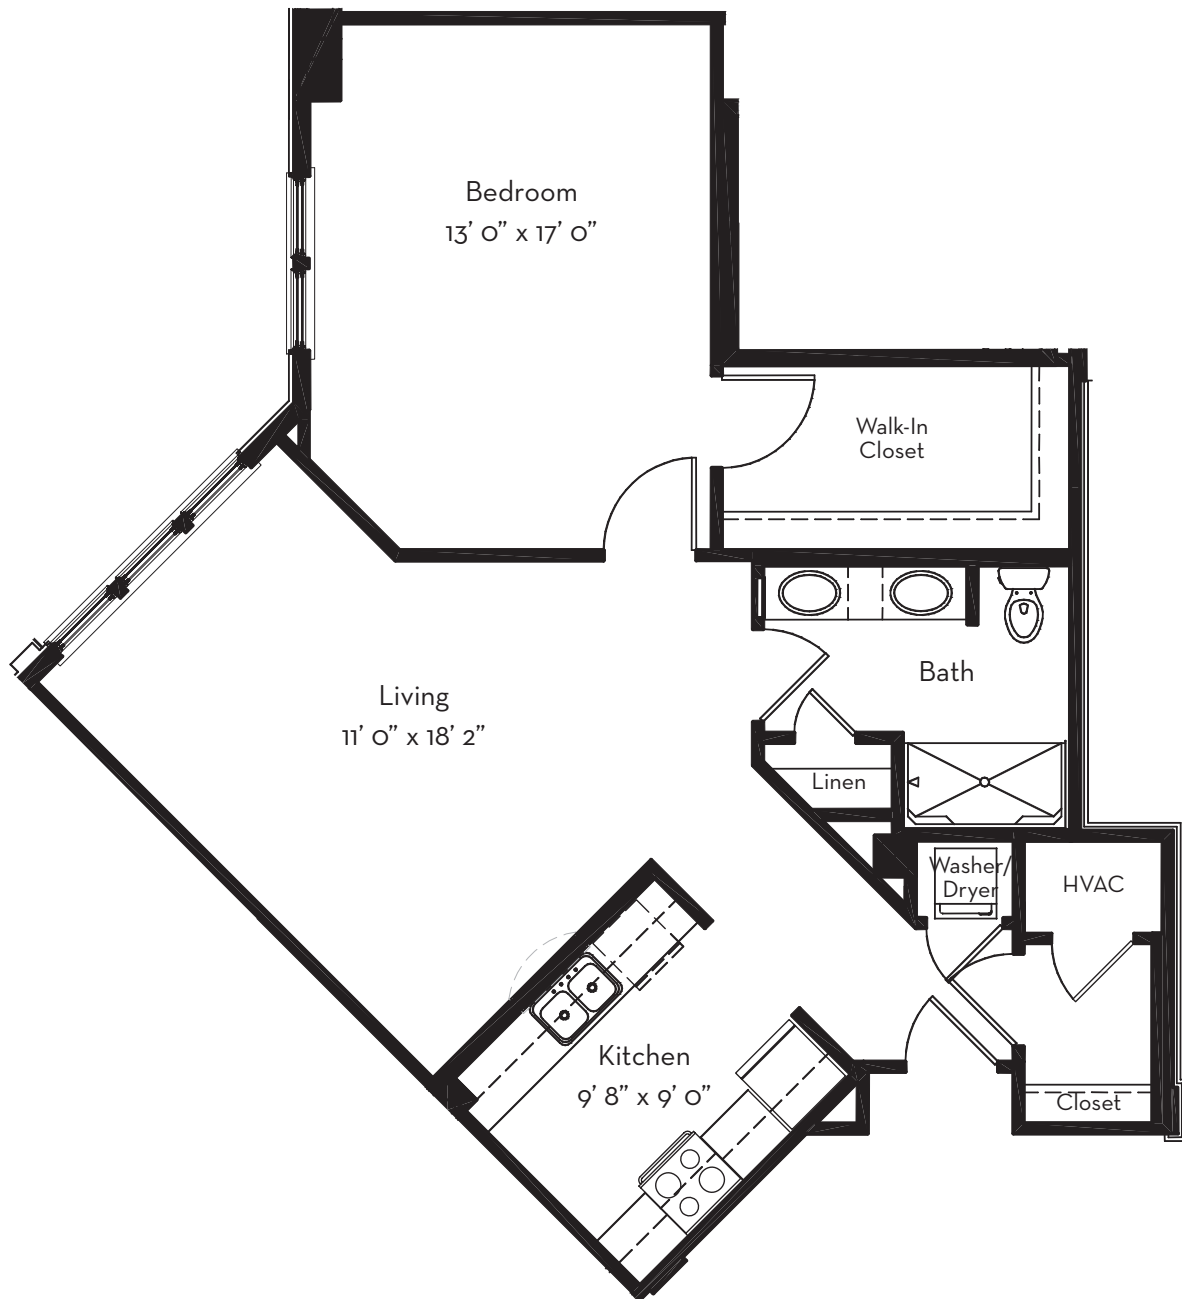

Oxford Commons - Buttercup

1 Bed/1 Bath Apartment
900 sq. ft.

*Slight variations in floor plans may exist. Not drawn to scale.
Square footage is approximate.

Contact Us! Call (828) 274-4800 or visit givensestates.org.