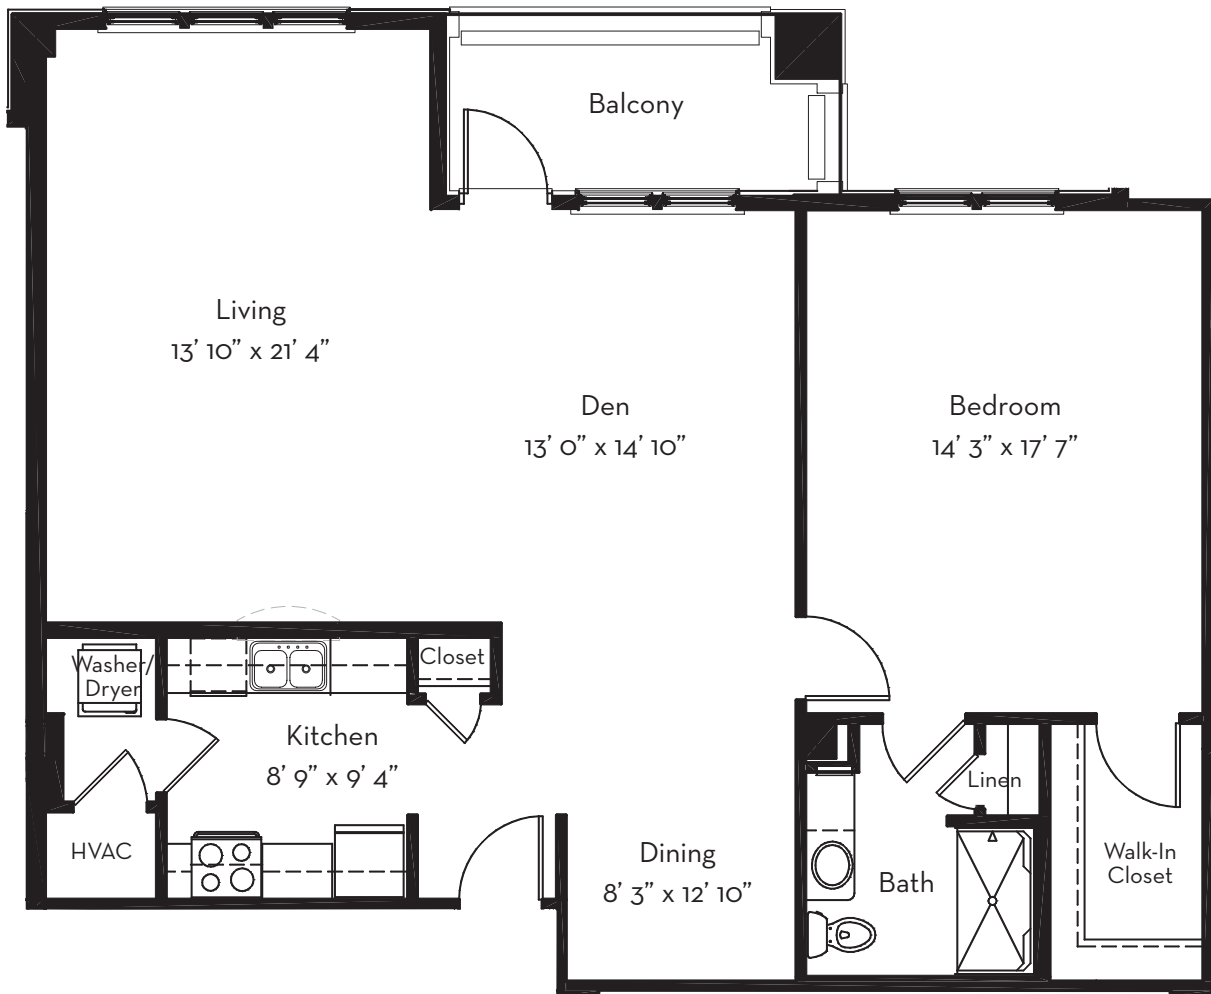

Oxford Commons - Azalea

1 Bed/1 Bath Apartment with Balcony
1,192 sq. ft.

Slight variations in floor plans may exist. Not drawn to scale.
*Square footage is approximate.

Contact Us! Call (828) 274-4800 or visit givensestates.org.