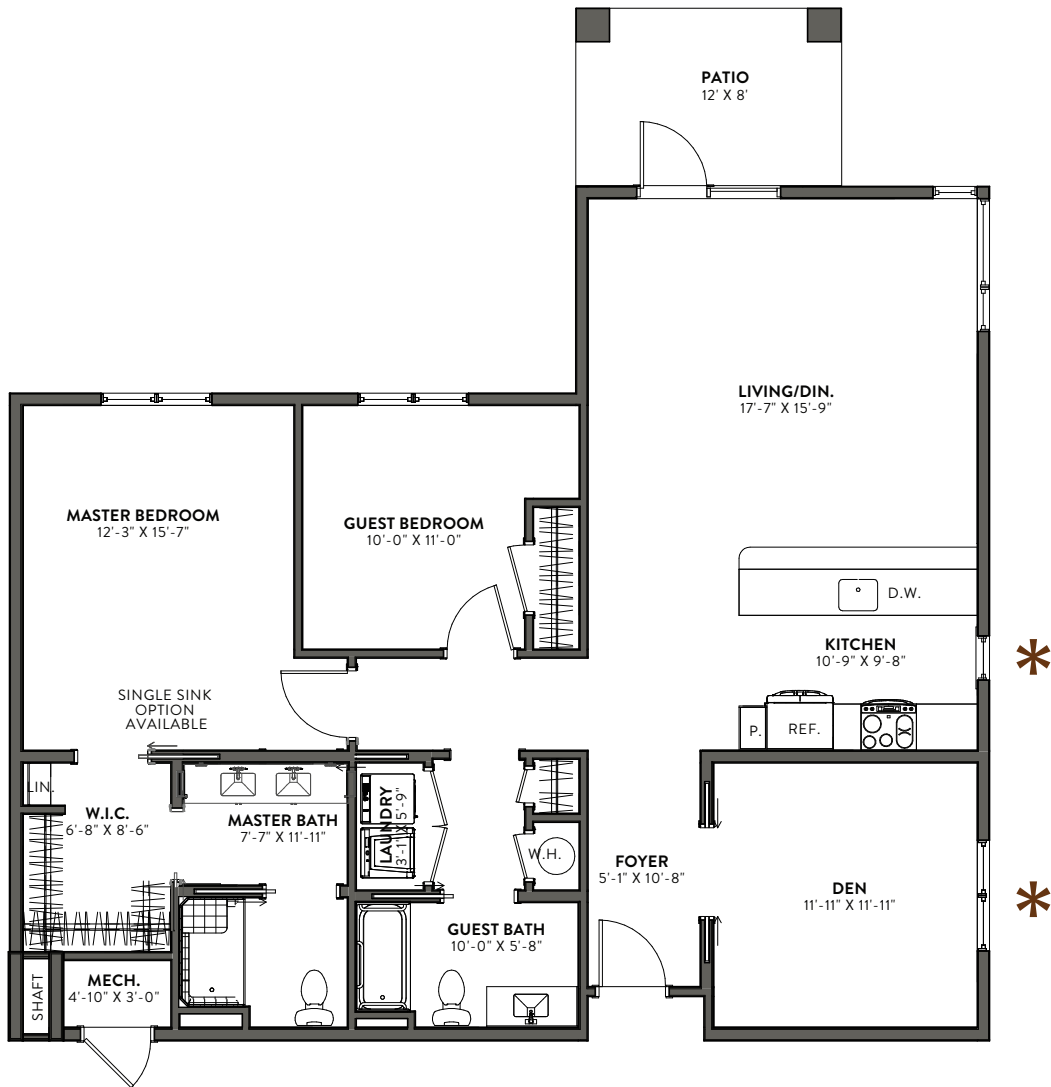

Friendship Park - Walnut

2 Bed/2 Baths/Den w/ Patio or Balcony
1,336 sq. ft.* - Located in Building 140 & 180

Galley and L-shaped kitchen layouts available.

*Windows occur in select Walnut apartments
Slight variations in floor plans may exist. Not drawn to scale.
*Square footage is approximate.