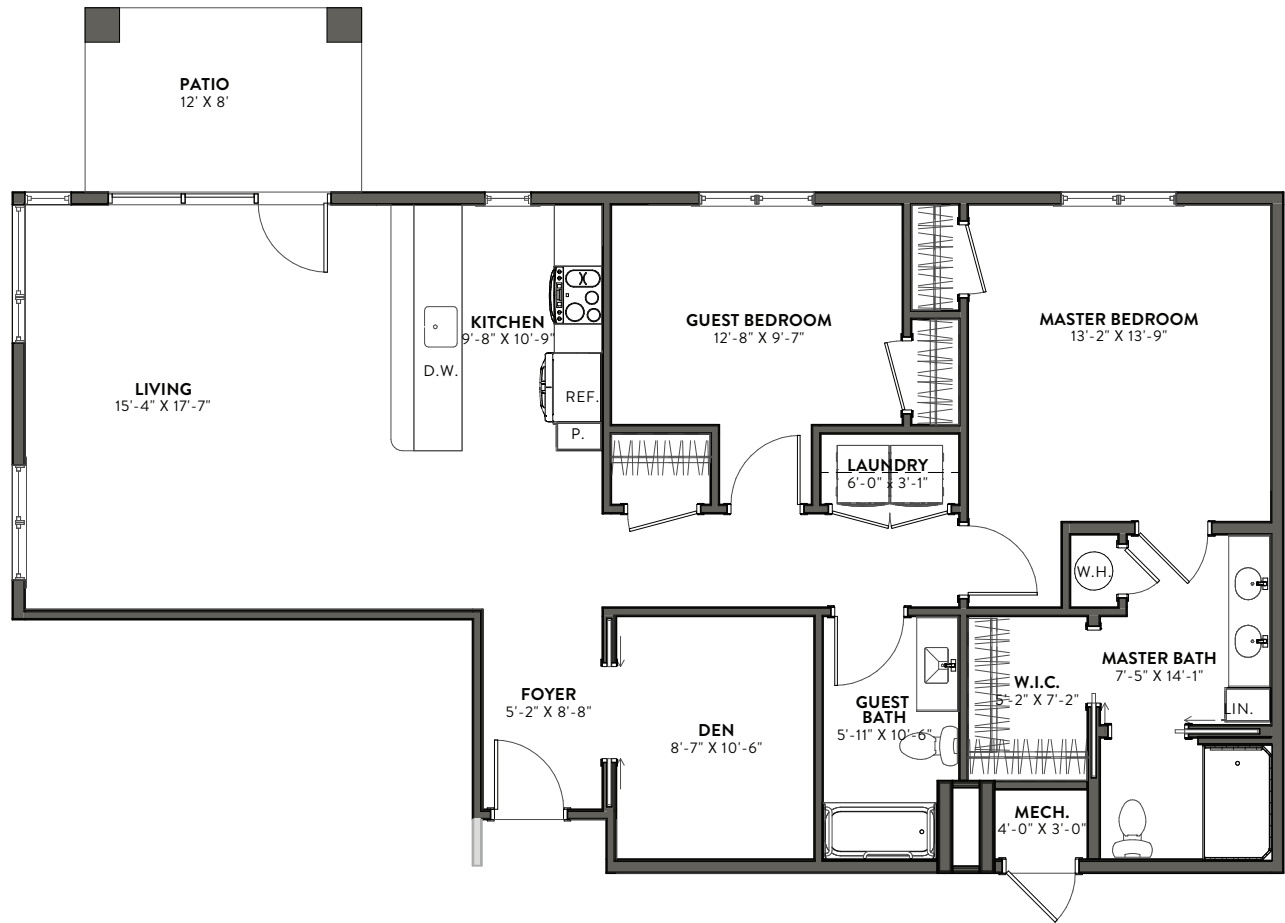

Friendship Park - Hickory

2 Bed/2 Baths/Den w/ Patio or Balcony
1,283 sq. ft.* - Located in Building 140 & 180

Galley and L-shaped kitchen layouts available.

Slight variations in floor plans may exist. Not drawn to scale.