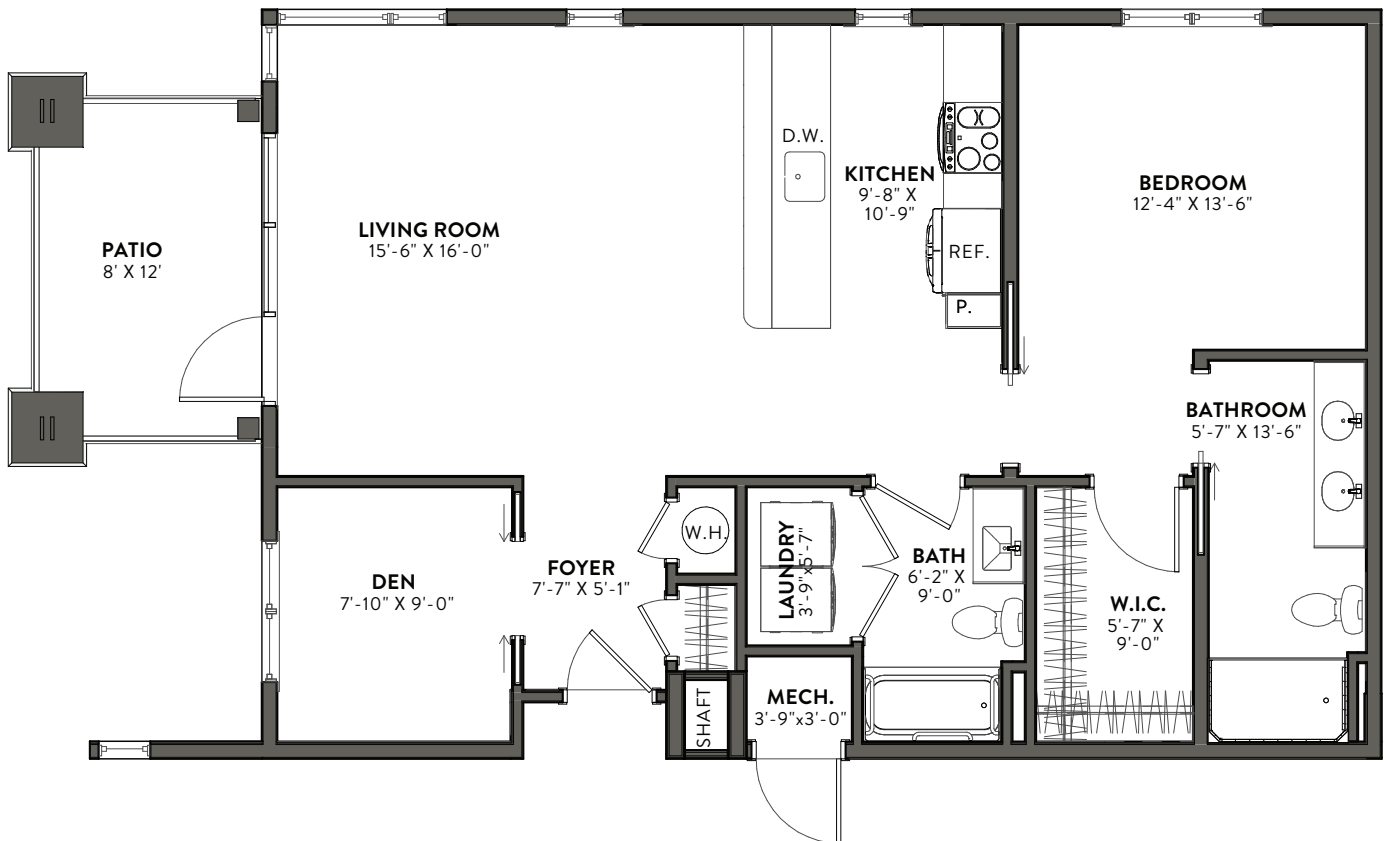

Friendship Park - Buckeye

1 Bed/2 Baths/Den w/ Balcony Only
947 sq. ft.* - Located in Building 140

Galley kitchen layout only.

Givens
ESTATES

Slight variations in floor plans may exist. Not drawn to scale.
*Square footage is approximate.