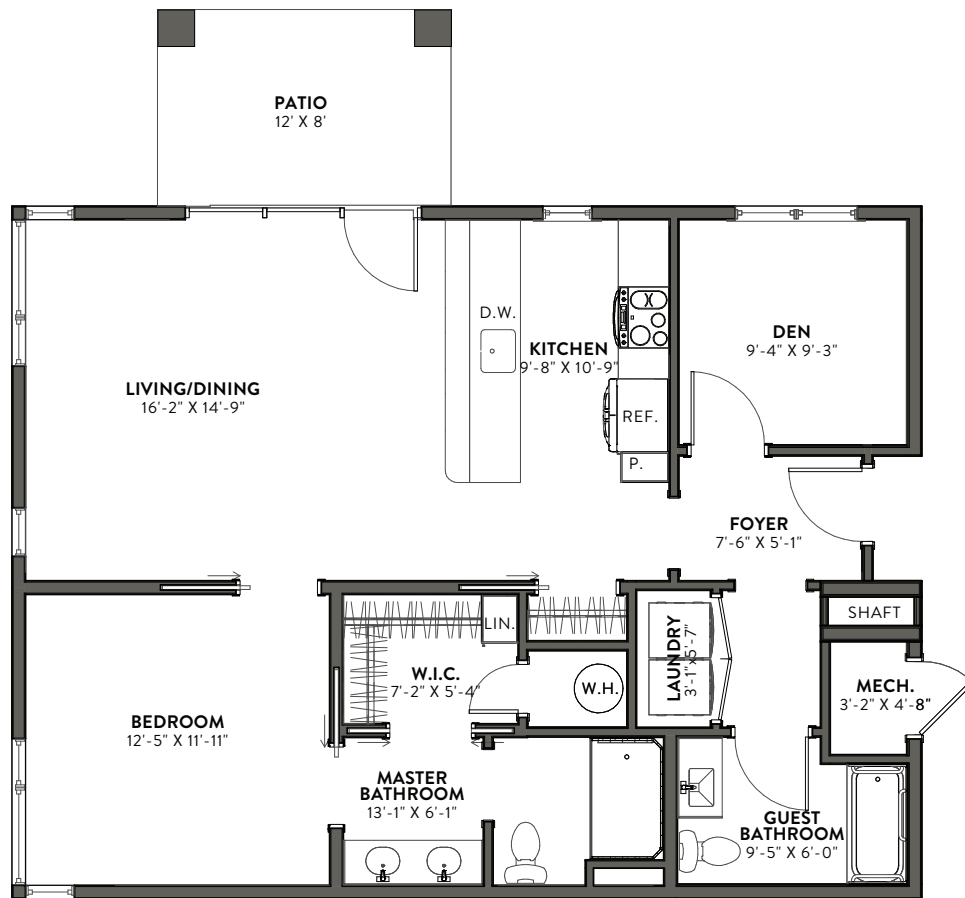

Friendship Park - Birch Deluxe

1 Bed/2 Baths/Den w/ Patio or Balcony
945 sq. ft.* - Located in Building 140

Galley and L-shaped kitchen layouts available.

Slight variations in floor plans may exist. Not drawn to scale.
*Square footage is approximate.