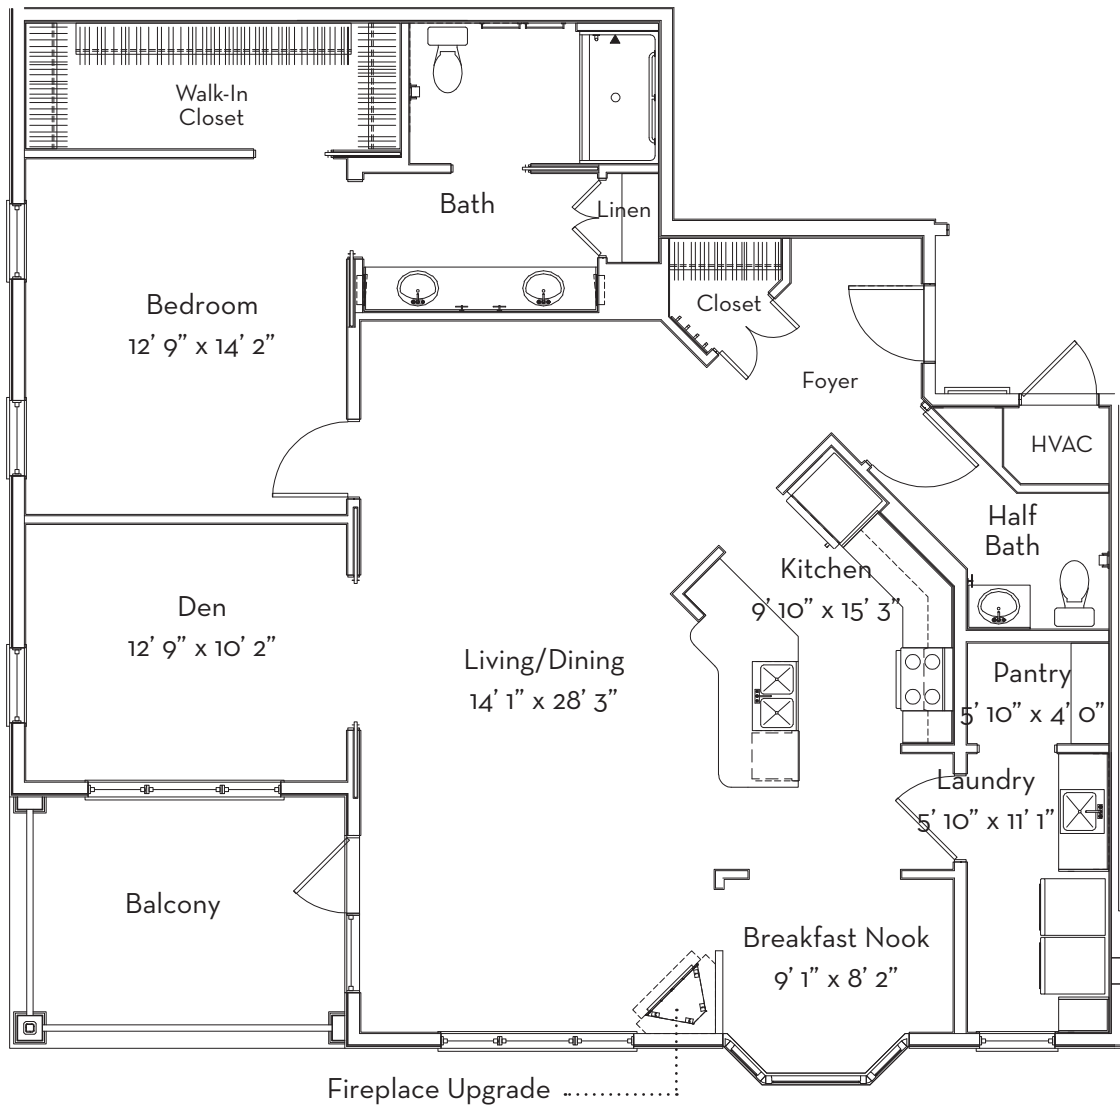

Creekside - Wisteria

1 Bed/1.5 Bath Apartment with Den & Balcony
1,400 sq. ft.

*Slight variations in floor plans may exist. Not drawn to scale.
Square footage is approximate.

Contact Us! Call (828) 274-4800 or visit givensestates.org.