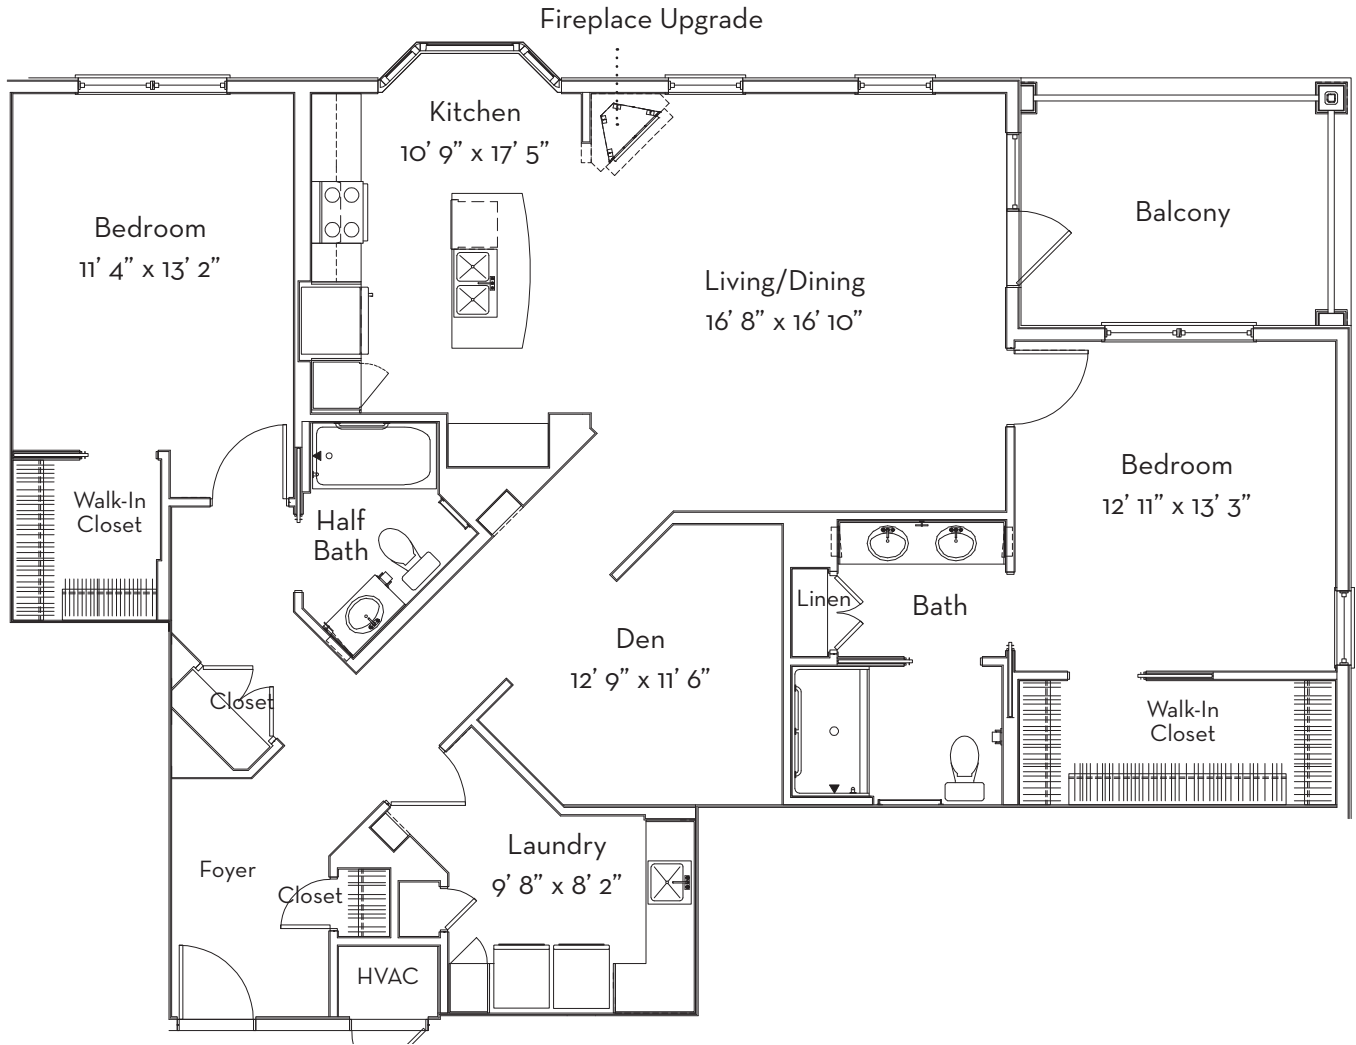

Creekside - Willow

2 Bed/2 Bath Apartment with Den & Balcony
1,550 sq. ft.

Slight variations in floor plans may exist. Not drawn to scale.
*Square footage is approximate.

Contact Us! Call (828) 274-4800 or visit givensestates.org.