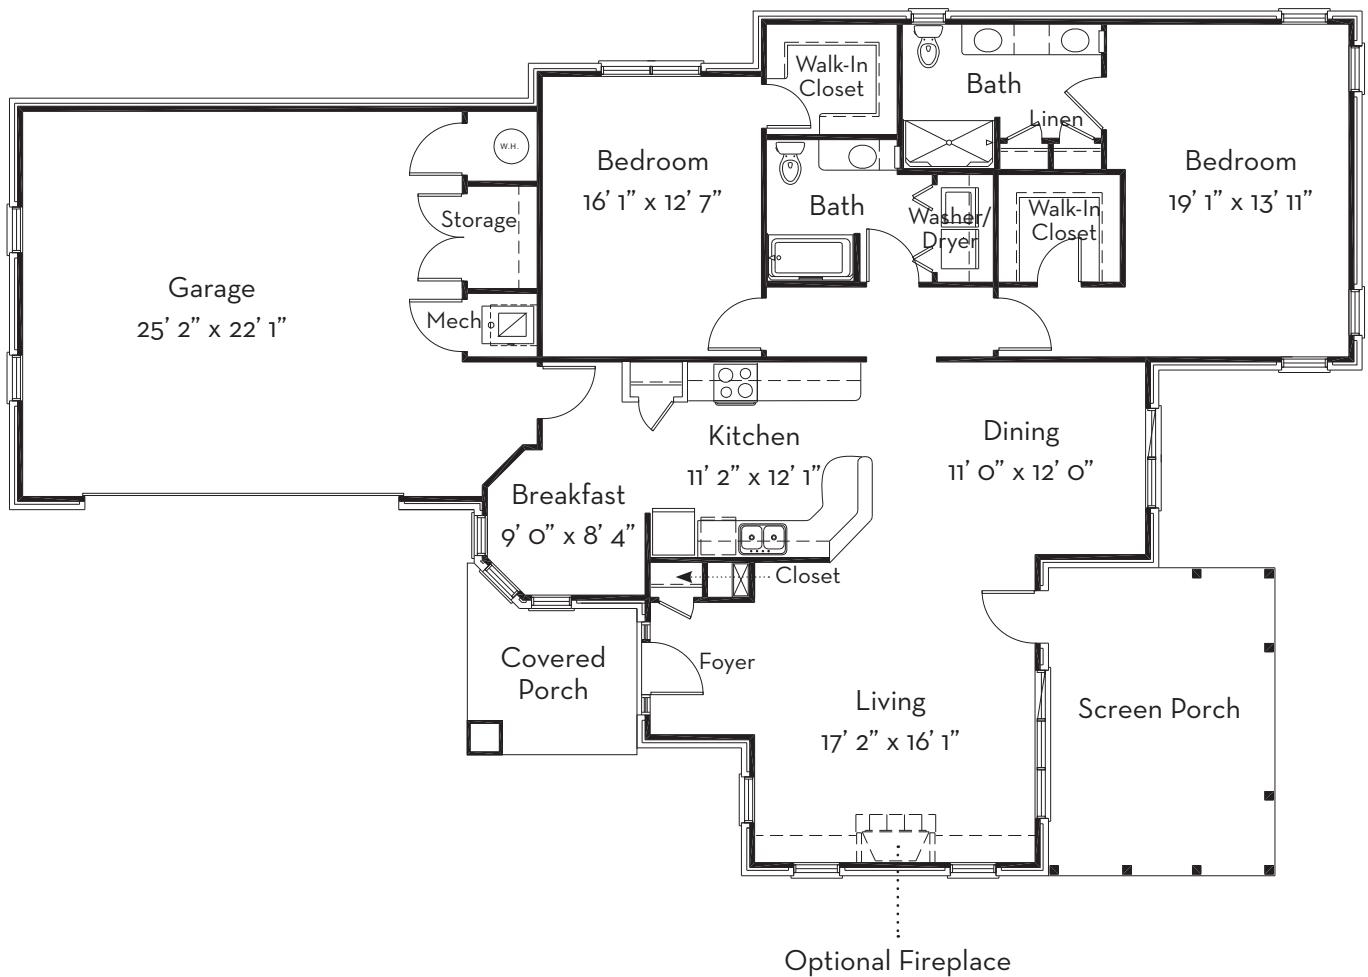

Cottage Homes - Redbud

2 Bed/2 Bath with Screen Porch & Garage
1,753 sq. ft.

*Slight variations in floor plans may exist. Not drawn to scale.
Square footage is approximate.

Contact Us! Call (828) 274-4800 or visit givensestates.org.