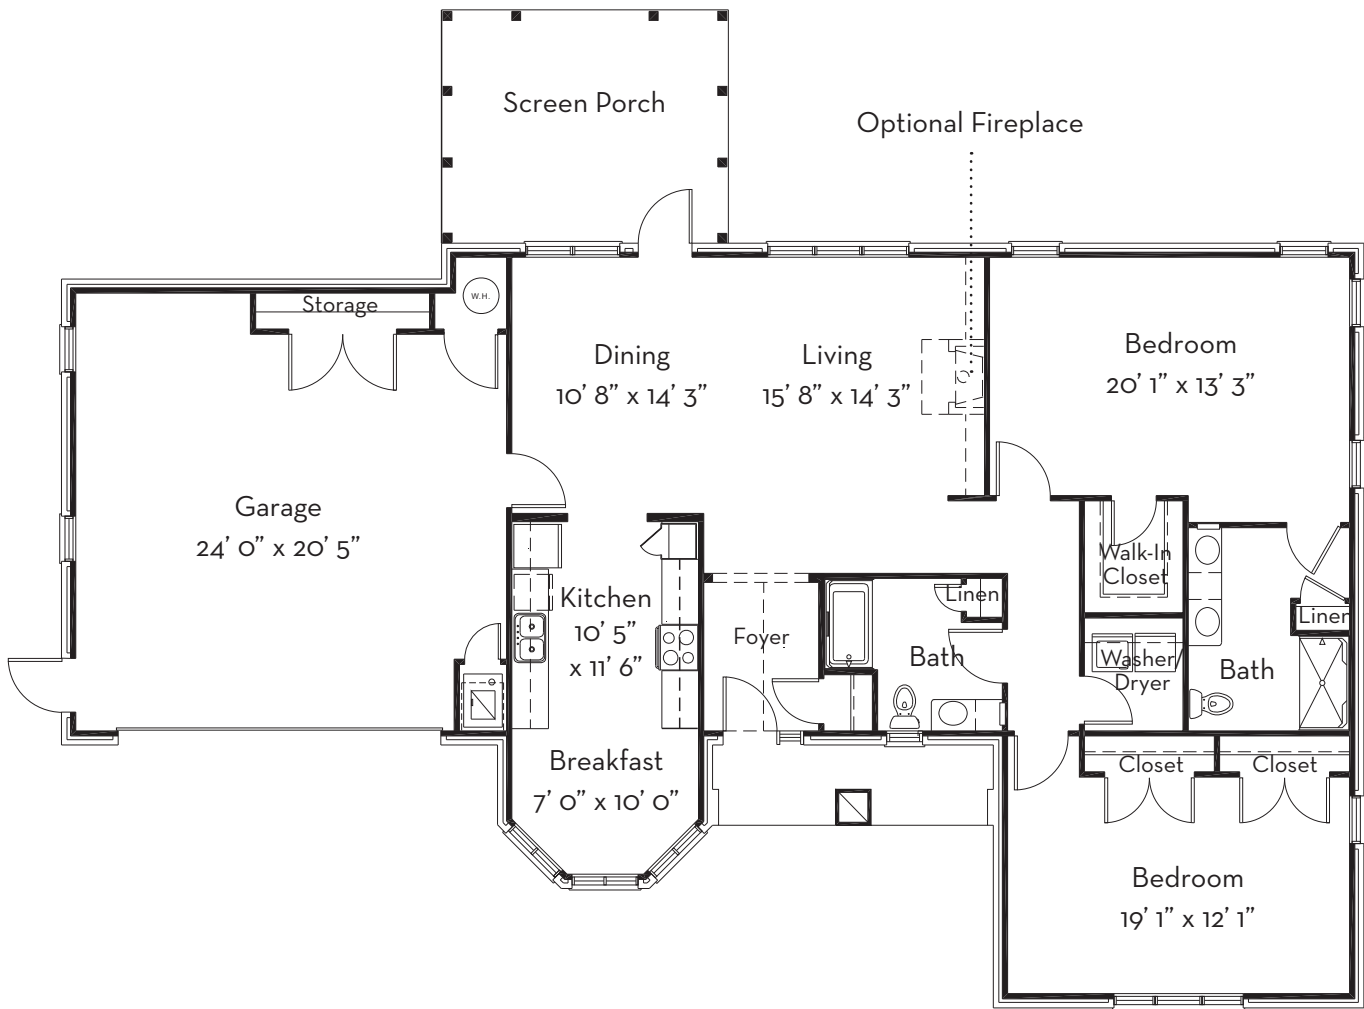

Cottage Homes - Dogwood

2 Bed/2 Bath with Screen Porch & Garage
1,716 sq. ft.

*Slight variations in floor plans may exist. Not drawn to scale.
Square footage is approximate.

Contact Us! Call (828) 274-4800 or visit givensestates.org.