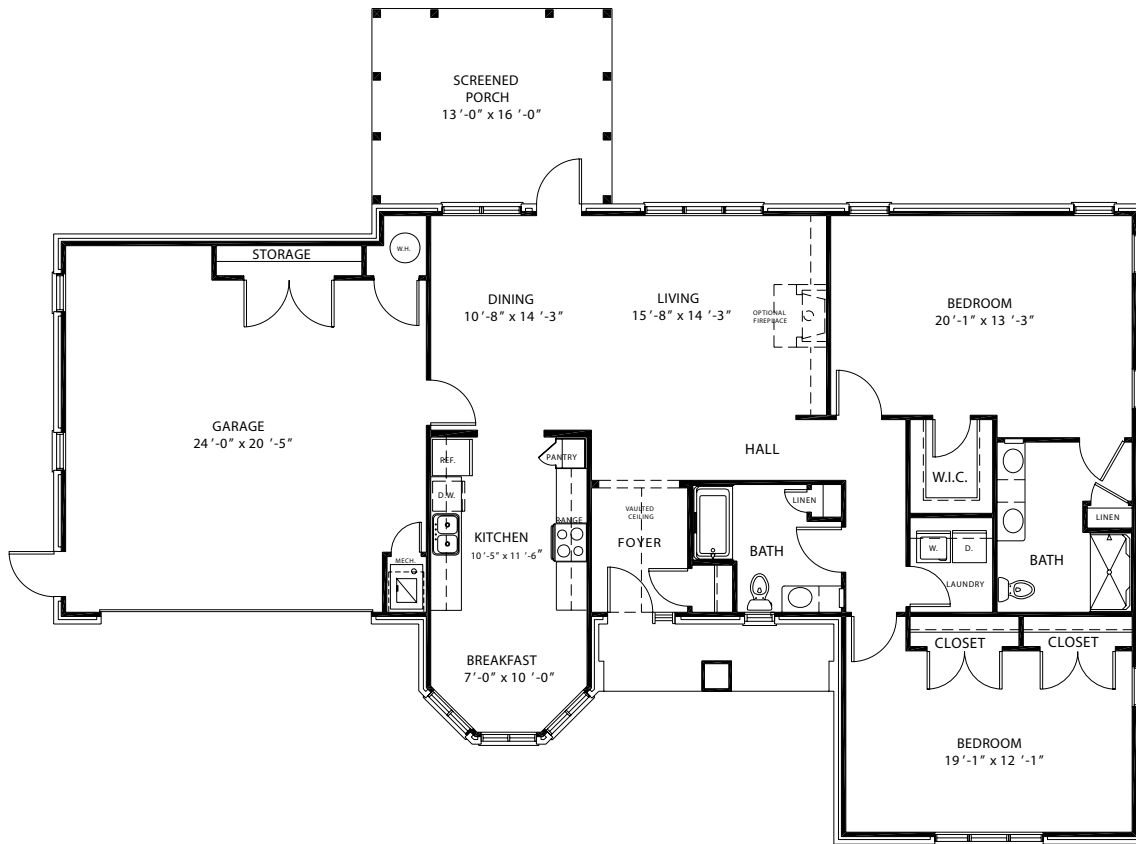

COTTAGE HOMES

Dogwood

1,716 sq. ft.

WITH SCREEN PORCH & GARAGE

- 1 Bedroom 20'1" x 13'3"
- 2 Living 15'8" x 14'3"
- 3 Dining 10'8" x 14'3"
- 4 Kitchen 10'5" x 11'6"
- 5 Breakfast 7'0" x 10'0"
- 6 Guest 19'1" x 12'1"
- 7 Porch 13'0" x 16'0"

COTTAGE HOMES

Dogwood

1,716 sq. ft.

WITH SCREEN PORCH & GARAGE

COTTAGE HOMES

Redbud

1,753 sq. ft.

TWO BEDROOM/TWO BATH
WITH SCREEN PORCH & GARAGE

- 1 Bedroom 19'1" x 13'11"
- 2 Living 17'2" x 16'1"
- 3 Dining 11'0" x 12'0"
- 4 Kitchen 11'2" x 12'1"
- 5 Breakfast 9'0" x 8'4"
- 6 Guest 16'1" x 12'7"
- 7 Porch 17'8" x 13'0"
- 8 Garage 22'1" x 25'2"

Silverbell

1,885 sq. ft.

TWO BEDROOM/TWO BATH
WITH SCREEN PORCH & GARAGE