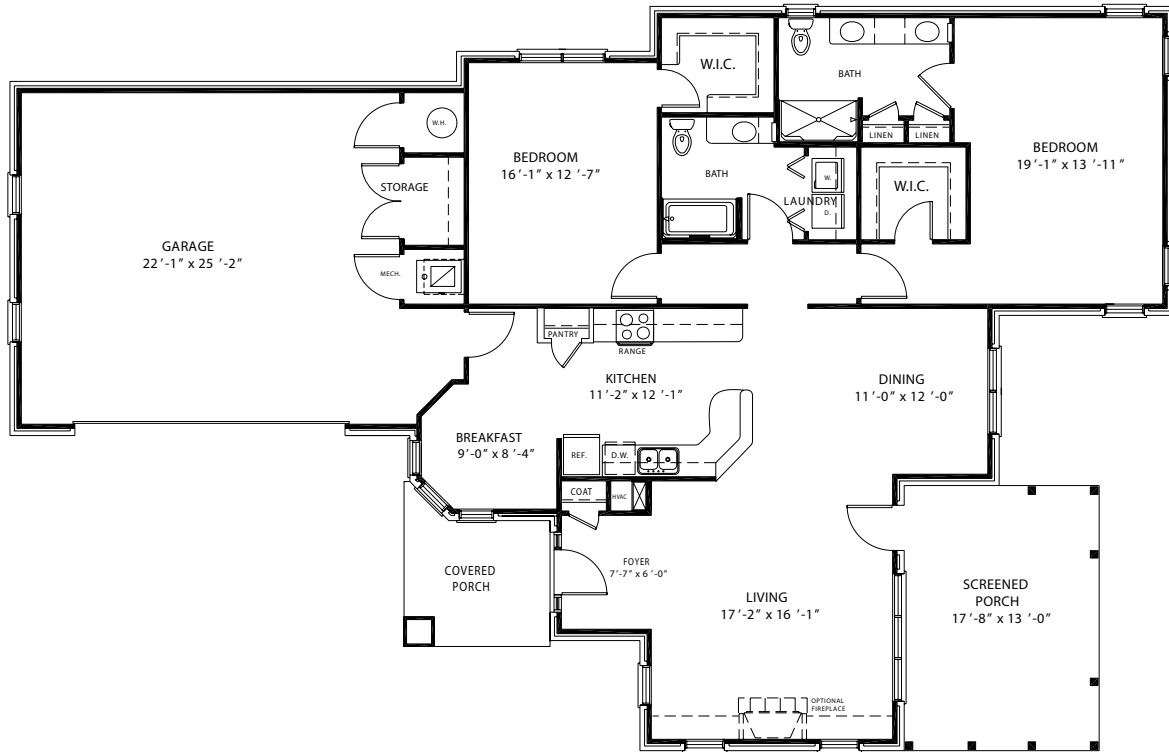

- 1 Bedroom 19'1" x 13'11"
- 2 Living 17'2" x 16'1"
- 3 Dining 11'0" x 12'0"
- 4 Kitchen 11'2" x 12'1"
- 5 Breakfast 9'0" x 8'4"
- 6 Guest 16'1" x 12'7"
- 7 Porch 17'8" x 13'0"
- 8 Garage 22'1" x 25'2"

COTTAGE HOMES

Redbud

1,753 sq. ft.

TWO BEDROOM/TWO BATH
WITH SCREEN PORCH & GARAGE

COTTAGE HOMES

Silverbell

1,885 sq. ft.

TWO BEDROOM/TWO BATH
WITH SCREEN PORCH & GARAGE

- 1 Bedroom 18'5" x 14'0"
- 2 Living 17'8" x 14'9"
- 3 Dining 12'1" x 10'8"
- 4 Kitchen 11'0" x 10'0"
- 5 Den 10'9" x 15'0"
- 6 Guest 17'5" x 12'0"
- 7 Porch 12'5" x 16'10"
- 8 Garage 24'0" x 27'5"

COTTAGE HOMES

Silverbell

1,885 sq. ft.

TWO BEDROOM/TWO BATH
WITH SCREEN PORCH & GARAGE