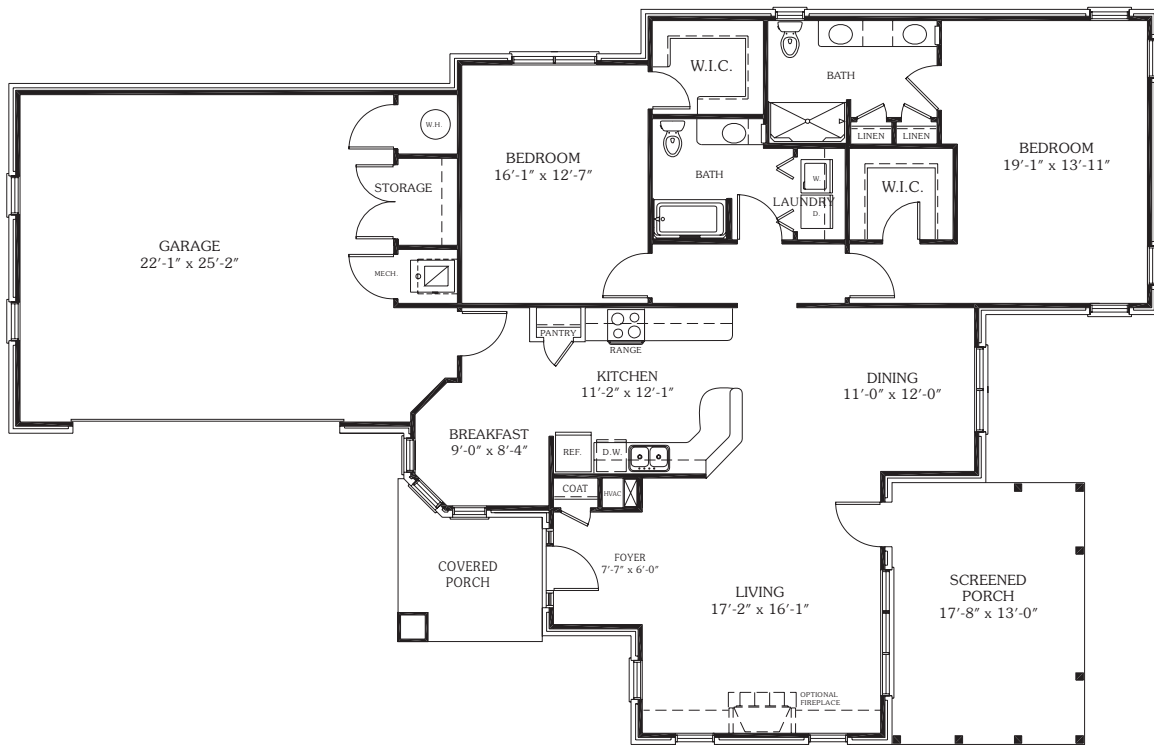

NEW COTTAGE HOMES

*Room dimensions are approximate and will vary.

SILVERBELL
1,885 SQ. FT.

*Room dimensions are approximate and will vary.