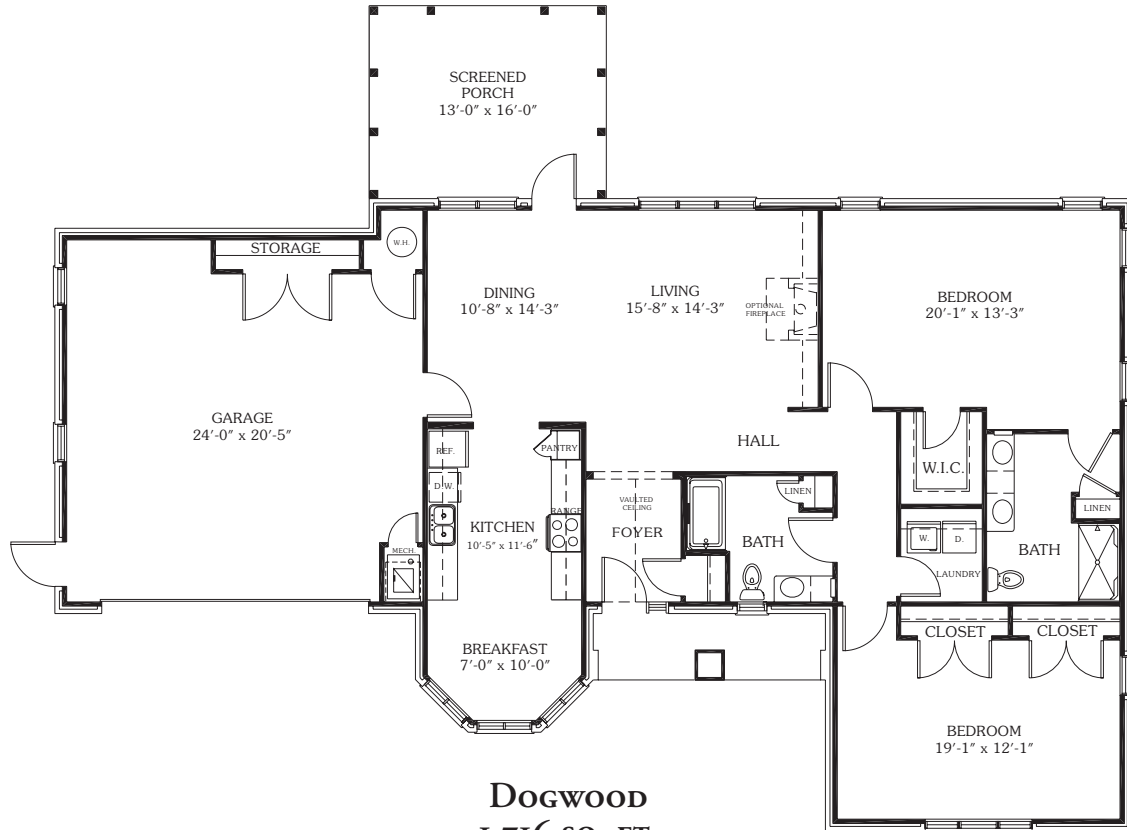

NEW COTTAGE HOMES

*Room dimensions are approximate and will vary.

SILVERBELL
1,885 SQ. FT.

*Room dimensions are approximate and will vary.