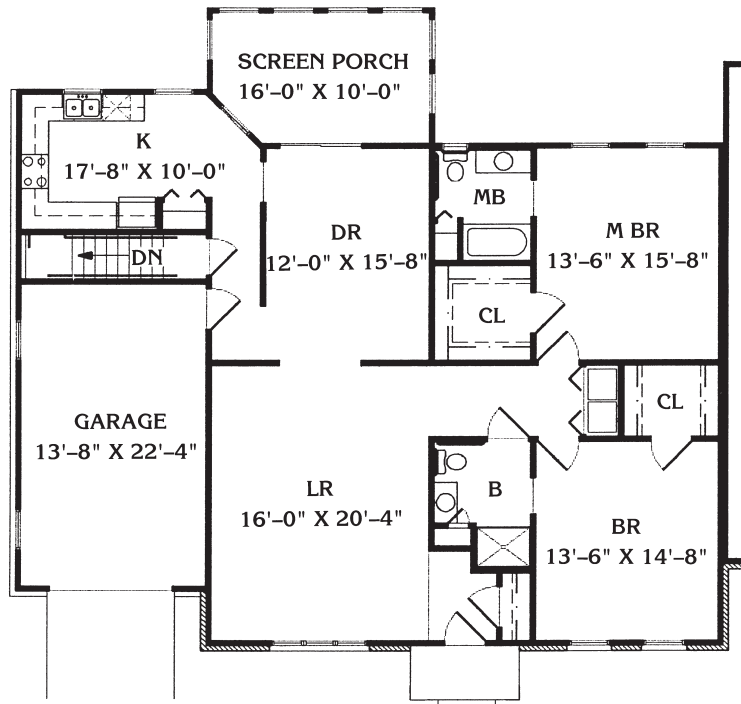

HOUSES & DUPLEXES

LADY HUNTINGDON LANE DUPLEX UNIT, 1100 SQ. FT. TO 1300 SQ. FT.

COKEBURY LANE DUPLEX UNIT, 1563 SQ. FT. WITH BASEMENT

*Room dimensions are approximate and will vary.