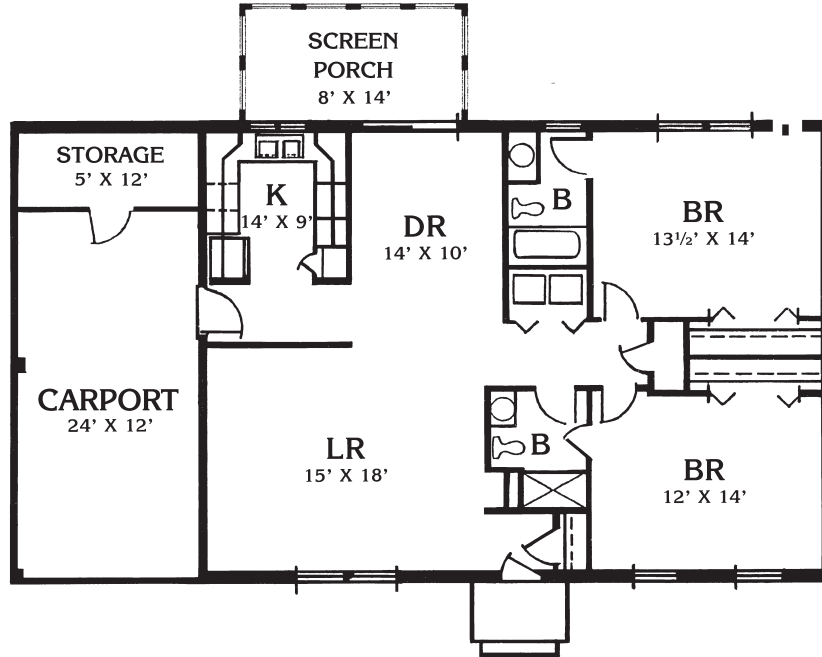

HOUSES & DUPLEXES

LADY HUNTINGDON LANE DUPLEX UNIT, 1100 SQ. FT. TO 1300 SQ. FT.

COKEBURY LANE DUPLEX UNIT, 1563 SQ. FT. WITH BASEMENT

*Room dimensions are approximate and will vary.